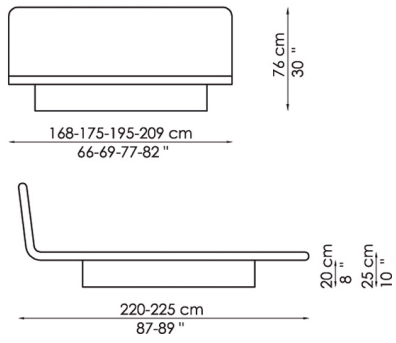

### BASE/FEET:

- GIOTTO  
Cylindrical swivel base in white or black painted metal

- GIOTTO AIR  
Transparent plexiglas feet

Giotto

Giotto air