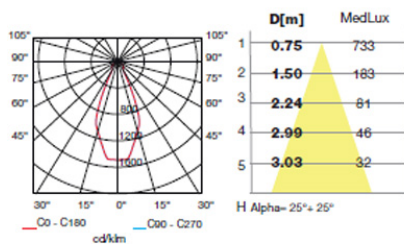

Download photometric file .ldt /.ies