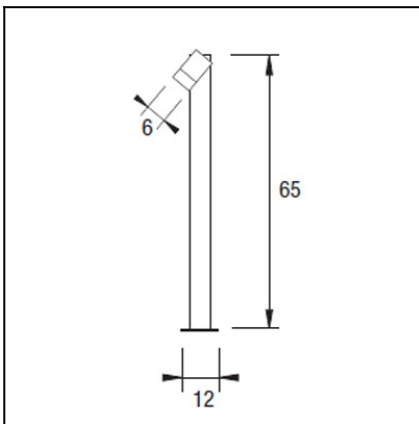

### TECHNICAL CHARACTERISTICS

Type:	Beacon
Adjustable $\pm 120^\circ$ on the horizontal axis.	
IP Protection degrees:	IP44
Lampholder:	2 x GU10
Power (W):	GU10 max. 50W
Bulb included:	2 x GU10 50. Warm white (<3700 K)
Voltage / Frequency:	220-240V/50-60Hz
Warranty (Years):	2
Units per box:	2
Net Weight (Kg):	2.725
EAN:	8435111044766