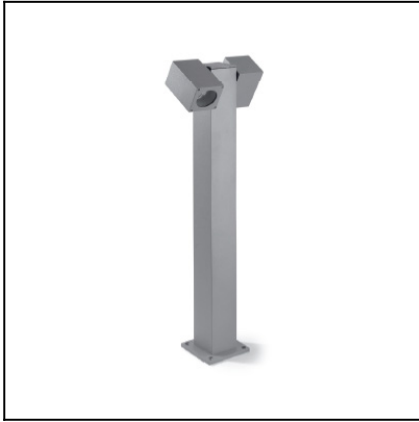

OUT

ICARO

55-9190-34-37

The photograph may not match the reference exactly. Please read the product description to identify the finish.