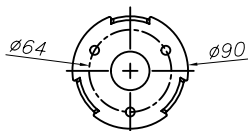

PLANTILLA DE INSTALACIÓN
INSTALLATION TEMPLATE