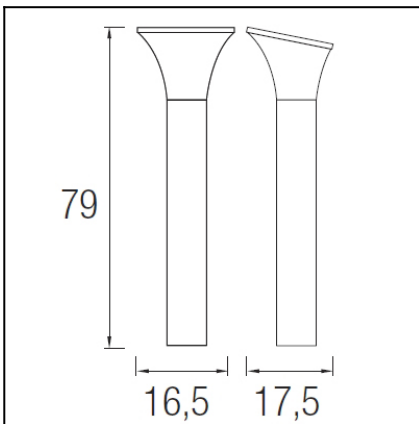

The photograph may not match the reference exactly. Please read the product description to identify the finish.

Download photometric file .ldt /.ies

### TECHNICAL CHARACTERISTICS

Type:	Beacon
IP Protection degrees:	IP54
Lampholder:	1 x E27
Power (W):	E27 MAX.18W
Voltage / Frequency:	220-240V/50-60Hz
Warranty (Years):	2
Units per box:	4
Net Weight (Kg):	1.6
EAN:	8435381402679