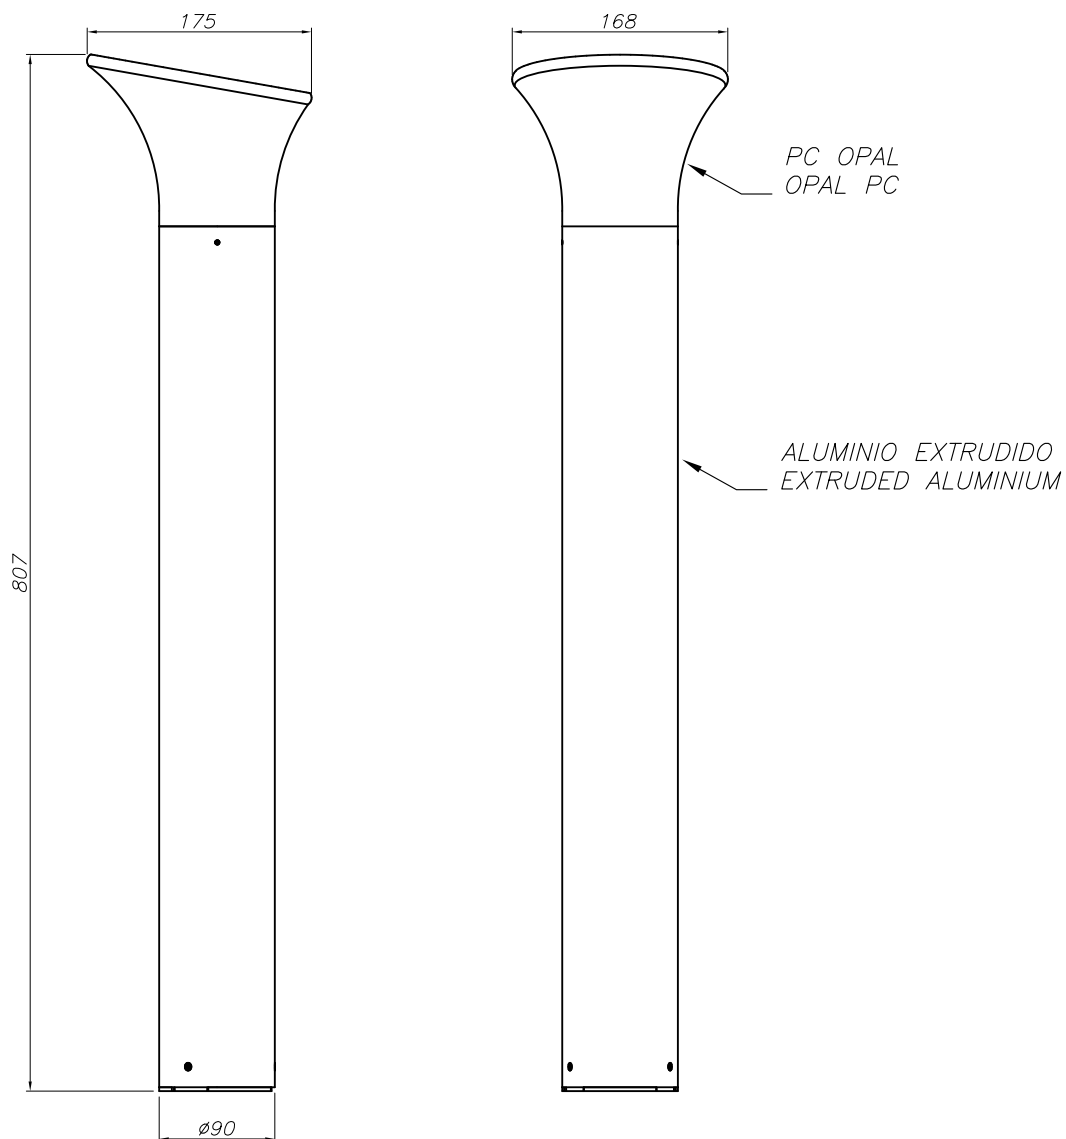

### TECHNICAL CHARACTERISTICS

Type:	Beacon
IP Protection degrees:	IP54
Lampholder:	1 x E27
Power (W):	E27 MAX.18W
Voltage / Frequency:	220-240V/50-60Hz
Warranty (Years):	2
Units per box:	4
Net Weight (Kg):	1.6
EAN:	8435381402679

### MATERIALS / FINISHES

**Structure material:** Aluminium

**Structure finish:** Urban grey

**Diffuser material:** Polycarbonate

**Diffuser finish:** Opal

PLANTILLA DE INSTALACIÓN  
INSTALLATION TEMPLATE