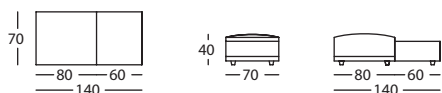

PUF MESA 140X70
POUF TABLE 140X70
POUF TABLE 140X70

256.151.QH.K

TAPA CRISTAL 66X56
GLASS TOP 66X56
PLATEAU VERRE 66X56

256.32.FG.L

ALMOHADA RIÑONERA 50X29
LUMBAR CUSHION 50X29
COUSSIN CALE REIN 50X29

256.27.FC

ALMOHADA RIÑONERA 70X29
LUMBAR CUSHION 70X29
COUSSIN CALE REIN 70X29

256.27.HC

COJIN DECORACION 40X40 CON BANDA
CUSHION 40X40 WITH BAND
COUSSIN 40X40 AVEC PLATE-BANDE

256.21.EE