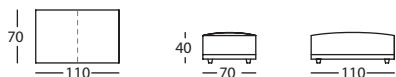

256.16.MJ.D

ANGULO 116 IZDO ALTO 84
LEFT STRAIGHT CORNER 116 HIGH 84
ANGLE 116 GAUCHE HAUT 84

256.16.MJ.I

HAPPEN by Rafa García, 2010

SANCAL

PUF 100X100
POUF 100X100
POUF 100X100

256.151.LL

PUF 110X70
POUF 110X70
POUF 110X70