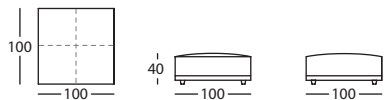

256.16.MJ.D

ANGULO 116 IZDO ALTO 84
LEFT STRAIGHT CORNER 116 HIGH 84
ANGLE 116 GAUCHE HAUT 84

256.16.MJ.I

HAPPEN by Rafa García, 2010

SANCAL

PUF 100X100
POUF 100X100
POUF 100X100

256.151.LL

PUF 110X70
POUF 110X70
POUF 110X70