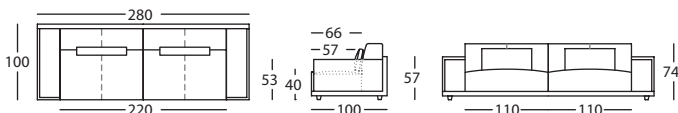

SOFA 280 BRAZO ANCHO ALTO 74
SOFA 280 WIDE ARM HIGH 74
CANAPE 280 BRAS LARGE HAUT 74

256.11.Z5H.1