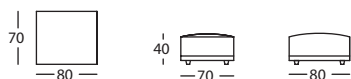

PUF 80X70
POUF 80X70
POUF 80X70

256.151.JH