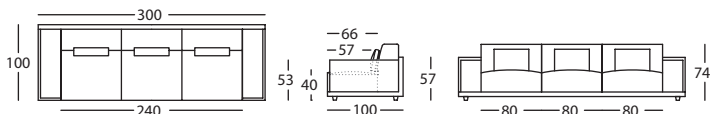

SOFA 280 BRAZO ANCHO ALTO 74
SOFA 280 WIDE ARM HIGH 74
CANAPE 280 BRAS LARGE HAUT 74

SOFA 300 BRAZO ANCHO ALTO 74
SOFA 300 WIDE ARM HIGH 74
CANAPE 300 BRAS LARGE HAUT 74

256.11.Z7H.1