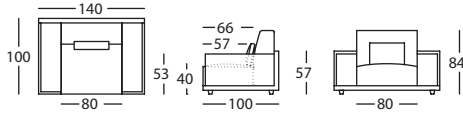

HAPPEN by Rafa García, 2010

SANCAL

SILLON 140 BRAZO ANCHO ALTO 84
ARMCHAIR 140 WIDE ARM HIGH 84
FAUTEUIL 140 BRAS LARGE HAUT 84

256.11.QJ.1