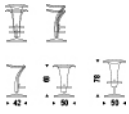

BOSS

Design: Gino Carollo

DIMENSIONS

50x46x65/75h

DESCRIPTION

Stool adjustable in height covered in leather as per sample card. Base and footrest in chromed steel. Stitching in contrast.

FINISHES: frame

metal