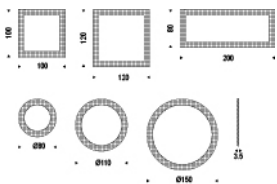

EGYPT

Design: Leonardo Dainelli

DIMENSIONS

100x100x3
120x120x3
200x80x3
ø110x3
ø150x3
ø80x3

DESCRIPTION

Wall mirror with gold or silver foil covered wood frame.

FINISHES:

wood