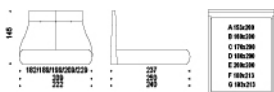

MATISSE

Design: Leonardo Dainelli

DIMENSIONS

182x237x145h - A
 189x237x145h - B
 199x237x145h - C
 209x237x145h - D
 209x250x145h - F
 222x240x145h - G
 229x237x145h - E

DESCRIPTION

Bed with upholstered headboard and frame covered in fabric, soft leather or synthetic leather as per sample card. Optional: pull-up slats with container.