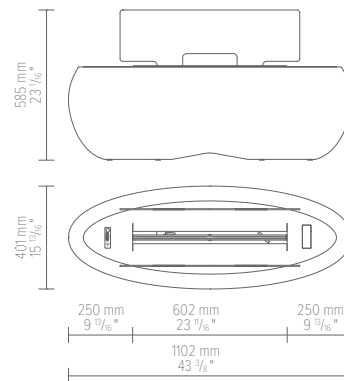

DIMENSIONS:

TECHNICAL DATA:

Capacity: 2,5 L / [UK] 0,65 gal, [US] 0,55 gal
 Burning time: 3 - 5 h
 Heat output: 3,0 - 4,7 kW / 10446 - 16144 BTU
 Net weight: 20,5 kg / 45 lbs
 Air circulation: min. 1/h
 Minimum room size:
 100 m² / 3531 ft² (38 m² / 409 ft² with a height of 2.6 m / 8.53 ft)
 Power supply: 230 V / 115 V
 Finish:
 TOP: powder coated steel,
 CASING: fiberglass polyester laminate
 white gloss (RAL 9010) / black gloss (RAL 9005),
 GLASS SHIELD: hardened glass