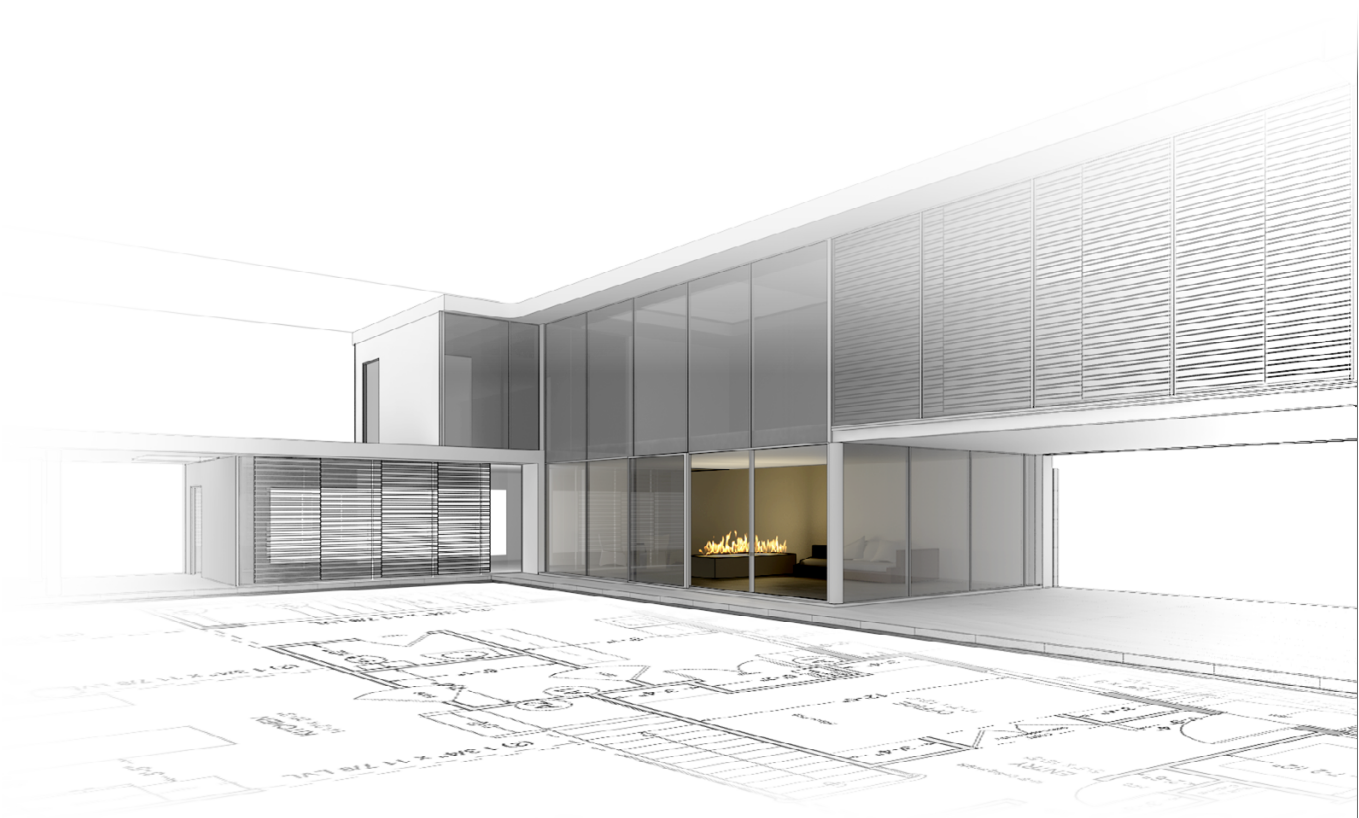

Push Button Fireplaces
homedecor

intelligent fire

Push Button Fireplaces

homedecor

ZEN

feel the calming vibe of ZEN
portable fireplace to any relaxation area

FEATURES:

- No smoke
- No ash
- No chimney required
- No hard connection
- BEV technology
- Eco-fuel
- Flame size regulation
- Indoor use
- Safety sensors
- Certified
- AC power needed
- Portable
- Child safety lock
- Optional colours

DIMENSIONS:

TECHNICAL DATA:

Capacity: 2,5 L / [UK] 0,65 gal, [US] 0,55 gal
 Burning time: 3 - 5 h
 Heat output: 3,0 - 4,7 kW / 10446 - 16144 BTU
 Net weight: 20,5 kg / 45 lbs
 Air circulation: min. 1/h
 Minimum room size:
 100 m² / 3531 ft² (38 m² / 409 ft² with a height of 2.6 m / 8.53 ft)
 Power supply: 230 V / 115 V
 Finish:
 TOP: powder coated steel,
 CASING: fiberglass polyester laminate
 white gloss (RAL 9010) / black gloss (RAL 9005),
 GLASS SHIELD: hardened glass