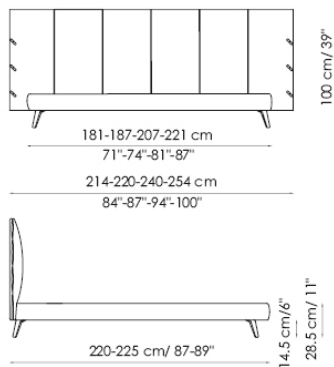

- CUFF OPEN* and CUFF EASY OPEN*

UPHOLSTERY:

fabric

leather

FEET:

silver painted wood

anthracite grey painted wood

* frogs and insert available only in Capri leather

Bed bases available for this double bed:

154x205 cm / 61x81"

160x200 cm / 63x79"

180x200 cm / 71x79"

194x205 cm / 76x81"

Cuff