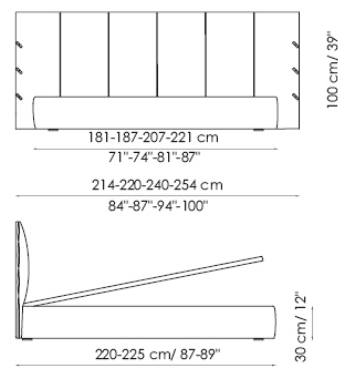

- CUFF OPEN* and CUFF EASY OPEN*

UPHOLSTERY:

fabric

leather

FEET:

silver painted wood

anthracite grey painted wood

* frogs and insert available only in Capri leather

Bed bases available for this double bed:

154x205 cm / 61x81"

160x200 cm / 63x79"

180x200 cm / 71x79"

194x205 cm / 76x81"

Cuff

Cuff Open

Cuff easy open