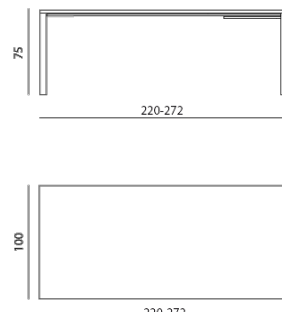

Vivre Largo - 220x90 cm

Dimensions (cm)
Width: 90
Length: 220
Height: 75
Height bottom table leaf: 69

Vivre Largo - 220x100 cm

Dimensions (cm)
Width: 100
Length: 220
Height: 75
Height bottom table leaf: 69

Vivre Largo - 190(242)x90 cm

Dimensions (cm)
Width: 90
Length: 190
Height: 75
Height bottom table leaf: 69

Vivre Largo - 220(272)x90 cm

Dimensions (cm)
Width: 90
Length: 220
Height: 75
Height bottom table leaf: 69

Vivre Largo - 160(212)x90 cm

Dimensions (cm)
Width: 90
Length: 160
Height: 75
Height bottom table leaf: 69

Vivre Largo - 220(272)x100 cm

Dimensions (cm)
Width: 100
Length: 220
Height: 75
Height bottom table leaf: 69

Vivre Largo - 190(242)x100 cm

Dimensions (cm)
Width: 100
Length: 190
Height: 75
Height bottom table leaf: 69

Vivre Largo - 160(212)x100 cm

Dimensions (cm)
Width: 100
Length: 160
Height: 75
Height bottom table leaf: 69