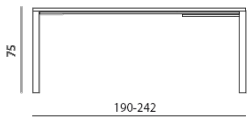

Vivre Largo - 190(242)x90 cm

Dimensions (cm)
Width: 90
Length: 190
Height: 75
Height bottom table leaf: 69

Vivre Largo - 220(272)x90 cm

Dimensions (cm)
Width: 90
Length: 220
Height: 75
Height bottom table leaf: 69

Vivre Largo - 160(212)x90 cm

Dimensions (cm)
Width: 90
Length: 160
Height: 75
Height bottom table leaf: 69

Vivre Largo - 220(272)x100 cm

Dimensions (cm)
Width: 100
Length: 220
Height: 75
Height bottom table leaf: 69

Vivre Largo - 190(242)x100 cm

Dimensions (cm)
Width: 100
Length: 190
Height: 75
Height bottom table leaf: 69

Vivre Largo - 160(212)x100 cm

Dimensions (cm)
Width: 100
Length: 160
Height: 75
Height bottom table leaf: 69

Vivre Largo - 220(272/324)x100 cm

Dimensions (cm)

Width: 100
Length: 220
Height: 75
Height bottom table leaf: 69

Vivre Largo - 190(242/294)x100 cm

Dimensions (cm)

Width: 100
Length: 190
Height: 75
Height bottom table leaf: 69