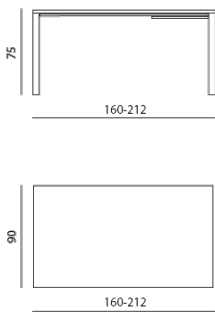

Vivre Largo - 220x90 cm

Dimensions (cm)
Width: 90
Length: 220
Height: 75
Height bottom table leaf: 69

Vivre Largo - 220x100 cm

Dimensions (cm)
Width: 100
Length: 220
Height: 75
Height bottom table leaf: 69

Vivre Largo - 190(242)x90 cm

Dimensions (cm)
Width: 90
Length: 190
Height: 75
Height bottom table leaf: 69

Vivre Largo - 220(272)x90 cm

Dimensions (cm)
Width: 90
Length: 220
Height: 75
Height bottom table leaf: 69

Vivre Largo - 160(212)x90 cm

Dimensions (cm)
Width: 90
Length: 160
Height: 75
Height bottom table leaf: 69

Vivre Largo - 220(272)x100 cm

Dimensions (cm)
Width: 100
Length: 220
Height: 75
Height bottom table leaf: 69

Vivre Largo - 190(242)x100 cm

Dimensions (cm)
Width: 100
Length: 190
Height: 75
Height bottom table leaf: 69

Vivre Largo - 160(212)x100 cm

Dimensions (cm)
Width: 100
Length: 160
Height: 75
Height bottom table leaf: 69