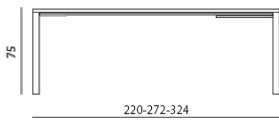

Vivre Largo - 160(212)x90 cm

Dimensions (cm)
Width: 90
Length: 160
Height: 75
Height bottom table leaf: 69

Vivre Largo - 220(272)x100 cm

Dimensions (cm)
Width: 100
Length: 220
Height: 75
Height bottom table leaf: 69

Vivre Largo - 190(242)x100 cm

Dimensions (cm)
Width: 100
Length: 190
Height: 75
Height bottom table leaf: 69

Vivre Largo - 160(212)x100 cm

Dimensions (cm)
Width: 100
Length: 160
Height: 75
Height bottom table leaf: 69

Vivre Largo - 220(272/324)x100 cm

Dimensions (cm)

Width: 100
Length: 220
Height: 75
Height bottom table leaf: 69

Vivre Largo - 190(242/294)x100 cm

Dimensions (cm)

Width: 100
Length: 190
Height: 75
Height bottom table leaf: 69