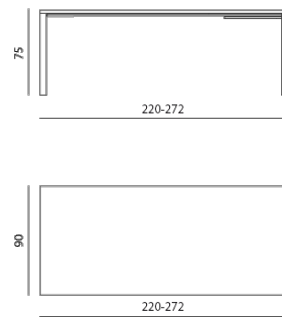

Vivre Largo - 200x90 cm

Dimensions (cm)

Width: 90
Length: 200
Height: 75
Height bottom table leaf: 69

Vivre Largo - 200x100 cm

Dimensions (cm)

Width: 100
Length: 200
Height: 75
Height bottom table leaf: 69

Vivre Largo - 220x90 cm

Dimensions (cm)
Width: 90
Length: 220
Height: 75
Height bottom table leaf: 69

Vivre Largo - 220x100 cm

Dimensions (cm)
Width: 100
Length: 220
Height: 75
Height bottom table leaf: 69

Vivre Largo - 190(242)x90 cm

Dimensions (cm)
Width: 90
Length: 190
Height: 75
Height bottom table leaf: 69

Vivre Largo - 220(272)x90 cm

Dimensions (cm)
Width: 90
Length: 220
Height: 75
Height bottom table leaf: 69

Vivre Largo - 160(212)x90 cm

Dimensions (cm)
Width: 90
Length: 160
Height: 75
Height bottom table leaf: 69

Vivre Largo - 220(272)x100 cm

Dimensions (cm)
Width: 100
Length: 220
Height: 75
Height bottom table leaf: 69