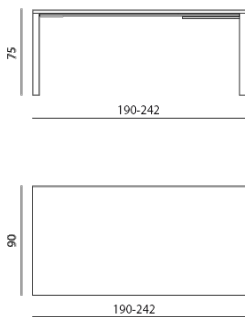

Vivre Largo - 200x90 cm

Dimensions (cm)

Width: 90
Length: 200
Height: 75
Height bottom table leaf: 69

Vivre Largo - 200x100 cm

Dimensions (cm)

Width: 100
Length: 200
Height: 75
Height bottom table leaf: 69

Vivre Largo - 220x90 cm

Dimensions (cm)
Width: 90
Length: 220
Height: 75
Height bottom table leaf: 69

Vivre Largo - 220x100 cm

Dimensions (cm)
Width: 100
Length: 220
Height: 75
Height bottom table leaf: 69

Vivre Largo - 190(242)x90 cm

Dimensions (cm)
Width: 90
Length: 190
Height: 75
Height bottom table leaf: 69

Vivre Largo - 220(272)x90 cm

Dimensions (cm)
Width: 90
Length: 220
Height: 75
Height bottom table leaf: 69

Vivre Largo - 160(212)x90 cm

Dimensions (cm)
Width: 90
Length: 160
Height: 75
Height bottom table leaf: 69

Vivre Largo - 220(272)x100 cm

Dimensions (cm)
Width: 100
Length: 220
Height: 75
Height bottom table leaf: 69