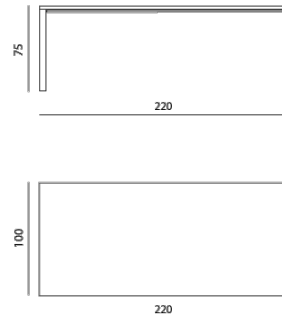

Vivre Largo - 180x100 cm

Dimensions (cm)

Width: 100
Length: 180
Height: 75
Height bottom table leaf: 69

Vivre Largo - 240x90 cm

Dimensions (cm)

Width: 90
Length: 240
Height: 75
Height bottom table leaf: 69

Vivre Largo - 200x90 cm

Dimensions (cm)

Width: 90
Length: 200
Height: 75
Height bottom table leaf: 69

Vivre Largo - 200x100 cm

Dimensions (cm)

Width: 100
Length: 200
Height: 75
Height bottom table leaf: 69

Vivre Largo - 220x90 cm

Dimensions (cm)
Width: 90
Length: 220
Height: 75
Height bottom table leaf: 69

Vivre Largo - 220x100 cm

Dimensions (cm)
Width: 100
Length: 220
Height: 75
Height bottom table leaf: 69

Vivre Largo - 190(242)x90 cm

Dimensions (cm)
Width: 90
Length: 190
Height: 75
Height bottom table leaf: 69

Vivre Largo - 220(272)x90 cm

Dimensions (cm)
Width: 90
Length: 220
Height: 75
Height bottom table leaf: 69