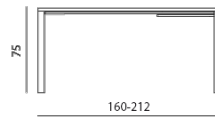

Vivre Largo - 190(242)x90 cm

Dimensions (cm)
Width: 90
Length: 190
Height: 75
Height bottom table leaf: 69

Vivre Largo - 220(272)x90 cm

Dimensions (cm)
Width: 90
Length: 220
Height: 75
Height bottom table leaf: 69

Vivre Largo - 160(212)x90 cm

Dimensions (cm)
Width: 90
Length: 160
Height: 75
Height bottom table leaf: 69

Vivre Largo - 220(272)x100 cm

Dimensions (cm)
Width: 100
Length: 220
Height: 75
Height bottom table leaf: 69

Vivre Largo - 190(242)x100 cm

Dimensions (cm)
Width: 100
Length: 190
Height: 75
Height bottom table leaf: 69

Vivre Largo - 160(212)x100 cm

Dimensions (cm)
Width: 100
Length: 160
Height: 75
Height bottom table leaf: 69

Vivre Largo - 220(272/324)x100 cm

Dimensions (cm)

Width: 100
Length: 220
Height: 75
Height bottom table leaf: 69

Vivre Largo - 190(242/294)x100 cm

Dimensions (cm)

Width: 100
Length: 190
Height: 75
Height bottom table leaf: 69