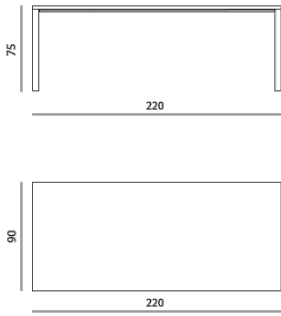

Vivre Largo - 180x100 cm

Dimensions (cm)

Width: 100
Length: 180
Height: 75
Height bottom table leaf: 69

Vivre Largo - 240x90 cm

Dimensions (cm)

Width: 90
Length: 240
Height: 75
Height bottom table leaf: 69

Vivre Largo - 200x90 cm

Dimensions (cm)

Width: 90
Length: 200
Height: 75
Height bottom table leaf: 69

Vivre Largo - 200x100 cm

Dimensions (cm)

Width: 100
Length: 200
Height: 75
Height bottom table leaf: 69

Vivre Largo - 220x90 cm

Dimensions (cm)
Width: 90
Length: 220
Height: 75
Height bottom table leaf: 69

Vivre Largo - 220x100 cm

Dimensions (cm)
Width: 100
Length: 220
Height: 75
Height bottom table leaf: 69

Vivre Largo - 190(242)x90 cm

Dimensions (cm)
Width: 90
Length: 190
Height: 75
Height bottom table leaf: 69

Vivre Largo - 220(272)x90 cm

Dimensions (cm)
Width: 90
Length: 220
Height: 75
Height bottom table leaf: 69