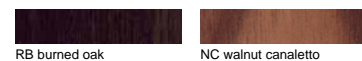

Table with transparent varnished metal base (OP0), white (GFM71), black (GFM73) or graphite (GFM69) embossed lacquered steel. Top in Canaletto walnut (NC) or burned oak (RB), in clear or extra clear glass with bevelled 15mm edges. Optional central swivelling tray in white, black or graphite painted extra clear frosted glass.

The finish of the base OP0 identifies a transparent coating on ferrous raw material. The presence of more or less obvious stains, colour variations, scratches and irregular edges is feature of the special material processing and should not be considered a defect.

FINISHES: base

metal

FINISHES: top

wood

glass