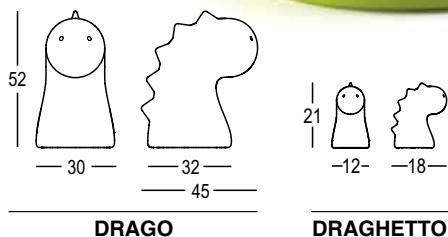

# DRAGO DRAGHETTO

DESIGN  
ALBERTO GHIRARDELLO  
2015

Versione light /  
Light version

**DRAGO**

**DRAGHETTO**

Material: Polietilene / Polyethylene

Gross Weight:

Art. 6305, 6505 - Kg 3,5