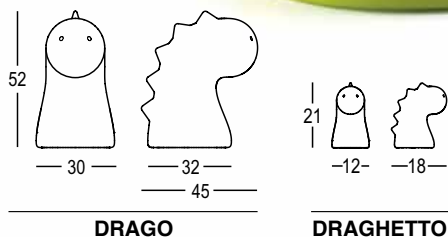

# DRAGO DRAGHETTO

DESIGN  
ALBERTO GHIRARDELLO  
2015

Versione light /  
Light version

DRAGO

DRAGHETTO

Material: Polietilene / Polyethylene

Gross Weight:

Art. 6305, 6505 - Kg 3,5