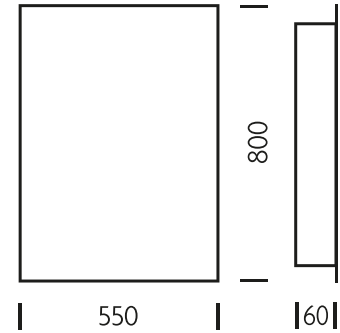

PRINT SPEC SHEET

— CHELSOM —

**BATHROOM
MIRROR****MATERIAL**

STEEL WITH MİRRORED
GLASS

FINISH

POLISHED CHROME WITH
MİRRORED AND FROSTED
GLASS. ALL BACK BOXES
ARE PAINTED WHITE

FEATURES

ILLUMINATED MİRRORS
CAN HAVE AN OPTIONAL
DEMISTER PAD. SHAVER
SOCKET IS STANDARD ON
BW/15/LED/SS. ALSO
AVAILABLE WITHOUT
SHAVER SOCKET AS
BW/15/LED

CLICK HERE TO SEE
BATHROOM REGULATIONS
INFORMATION

BW/15/LED/SS **IP44** ZONE 2
with shaver socket

LED 30W

FOR MORE INFORMATION ABOUT THIS PRODUCT:

Email: sales@chelsom.co.uk

Call: +44 (0)1253 831400

Chelsom Limited, Heritage House, Clifton Road, Blackpool, Lancashire FY4 4QA, United Kingdom