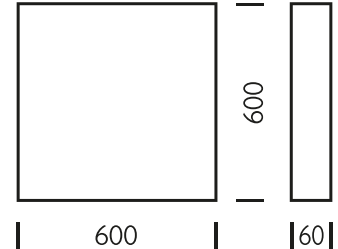

LED 6W

FOR MORE INFORMATION ABOUT THIS PRODUCT:

Email: sales@chelsom.co.uk

Call: +44 (0)1253 831400

Chelsom Limited, Heritage House, Clifton Road, Blackpool, Lancashire FY4 4QA, United Kingdom

© 2014 Chelsom Lighting