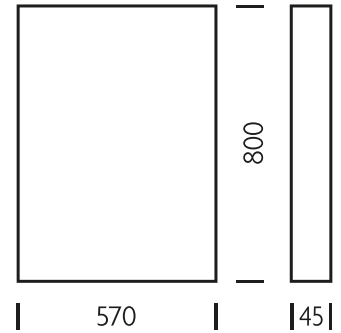

BW/8 IP44 ZONE 2