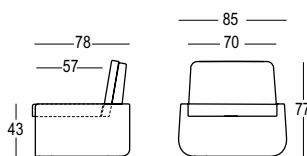

BOLD ARMCHAIR

DESIGN
GIULIO IACCHETTI
2016

Versione **light** /
Light version

Materials:
Polietilene / Polyethylene
DryFeel
Sunbrella®

Gross Weight: Kg 27

Use: **INDOOR / OUTDOOR**

Details:
Completo di cuscino / With cushion