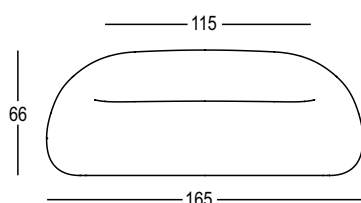

# GUMBALL SOFA

DESIGN  
ALBERTO BROGLIATO  
2011

Versione **light** /  
**Light** version

Material: Polietilene / *Polyethylene*

Gross Weight: Kg 32,4

Use: **INDOOR / OUTDOOR**

Accessories:

Art. A4461