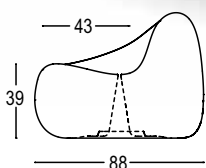

# GUMBALL SOFA

DESIGN  
ALBERTO BROGLIATO  
2011

Versione **light** /  
**Light** version

Material: Polietilene / *Polyethylene*

Gross Weight: Kg 32,4

Use: **INDOOR / OUTDOOR**

Accessories:

Art. A4461