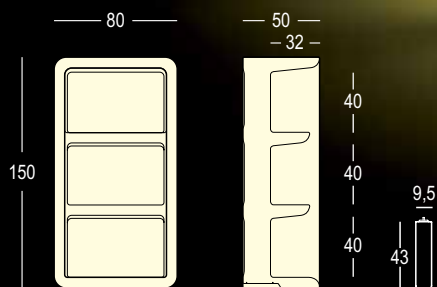

BARTOLOMEO

DISPLAY

LIGHT

DESIGN
JOEVELLUTO (JVL)
2014

RGB LED COLOURS / RGB LED COLOURS

Material: Polietilene / Polyethylene

Gross Weight:
Structure Kg 41,6
4 Legs: Kg 2,5

Use: **INDOOR / OUTDOOR**

INDOOR / OUTDOOR

Art. 9289
BARTOLOMEO DISPLAY LIGHT
Predisposto per Kit Luce ESTERNI /
Intended for OUTDOOR Light Kit

DETTAGLI / DETAILS

Lunghezza cavo / Wire length 280 cm
Piedini regolabili / Adjustable feet