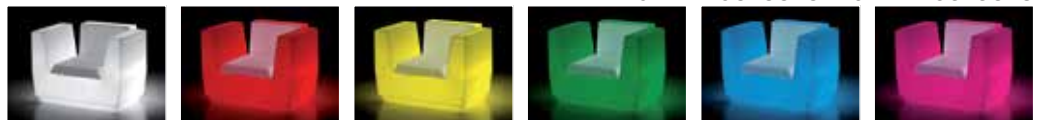

BIG CUT ARMCHAIR LIGHT

DESIGN
MATALI CRASSET
2013

Materials:
Polietilene / Polyethylene
DryFeel S
EVA

Gross Weight: Kg 31,5

Use: **INDOOR / OUTDOOR**

RGB LED COLOURS / RGB LED COLOURS

Comoda poltrona luminosa con braccioli, completa di cuscino in morbida ecopelle o tessuto tecnico, perfetta per ricreare suggestive composizioni sia in ambienti indoor che outdoor.

This luminous armchair, provided with a sky or technical fabric cushion, is perfect to create stunning compositions both indoors and outdoors.

INDOOR / OUTDOOR

Art. 8279
BIG CUT ARMCHAIR LIGHT

Predisposto per / Intended for
INDOOR-OUTDOOR Light Kit