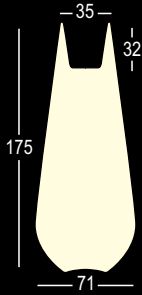

BUBA LIGHT

DESIGN
E3P DESIGN DEPT.
2007

INDOOR

OUTDOOR

RGB LED COLOURS / RGB LED COLOURS

Material: Polietilene / Polyethylene

Gross Weight: Kg 23,4

Use: **INDOOR / OUTDOOR**