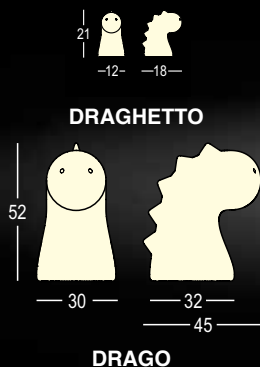

DRAGO LIGHT

DRAGHETTO LIGHT

DESIGN
ALBERTO GHIRARDELLO
2015

RGB LED COLOURS / RGB LED COLOURS

Material: Polietilene / Polyethylene

Gross Weight:
Art. 8305 - 8352 - Kg 3,5
Art. 8306 - Kg 0,8

Use:
Drago INDOOR / OUTDOOR:
Art. 8305
Draghetto / Drago INDOOR:
Art. 8306 e Art. 8352