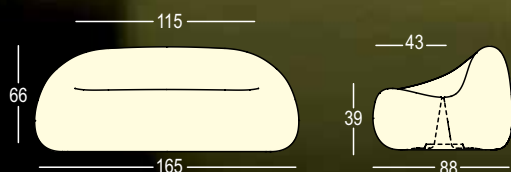

## RGB LED COLOURS / RGB LED COLOURS

Material: Polietilene / *Polyethylene*

Gross Weight: Kg 32,4

Use: **INDOOR / OUTDOOR**

### DETTAGLI / *DETAILS*

Lunghezza cavo / *Wire length*: 280 cm