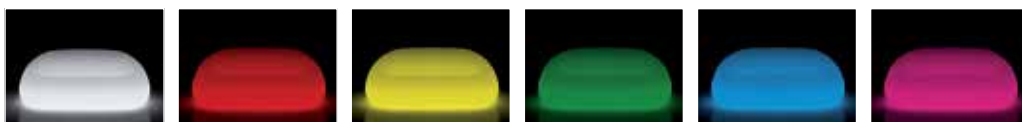

## RGB LED COLOURS / RGB LED COLOURS

Material: Polietilene / *Polyethylene*

Gross Weight: Kg 32,4

Use: **INDOOR / OUTDOOR**