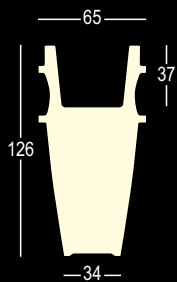

HUMPREY LIGHT

DESIGN
JOEVELLUTO (JMLT)
2007

INDOOR

OUTDOOR

RGB LED COLOURS / RGB LED COLOURS

Material: Polietilene / Polyethylene

Gross Weight: Kg 19,3

Use: **INDOOR / OUTDOOR**