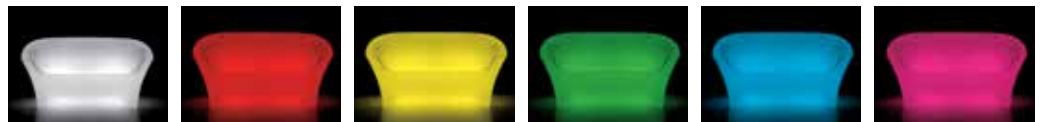

# OHLA SOFA LIGHT

DESIGN  
ALBERTO BROGLIATO  
2015

## RGB LED COLOURS / RGB LED COLOURS

Material: Polietilene / Polyethylene

Gross Weight: Kg 34,2

Use: **INDOOR / OUTDOOR**

Comodo sofà luminoso a 3 posti che integra la famiglia "Ohla" per creare eleganti aree relax. Munito di 2 kit luce, arreda gli spazi con forte personalità.

*A comfortable, luminous 3-seater sofa, which integrates the Ohla family to create elegant relaxation areas. Equipped with 2 light kits, it adds character to the spaces it furnishes.*