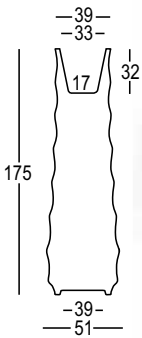

ROO

DESIGN
MONICA GRAFFEO
2008

Versione light /
Light version

Material: Polietilene / Polyethylene

Capacity: Lt 16

Gross Weight: Kg 14,6

Use: **INDOOR / OUTDOOR**

Accessories: