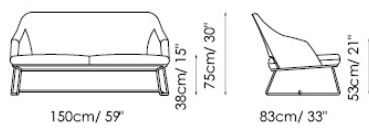

FEET

mat white painted metal
mat anthracite grey painted metal
mat red painted metal
mat brown painted metal
mat dove grey painted metal
mat green painted metal

Blazer sofa

Blazer pouf