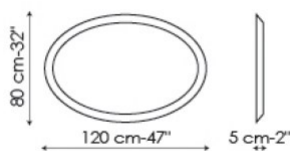

FRAME:

lacquered mat white

lacquered mat black

lacquered mat quartz grey

lacquered mat dove grey

lacquered mat red

lacquered mat saffron yellow

Cone E