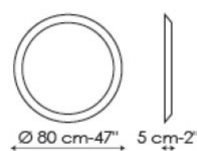

FRAME:

lacquered mat white

lacquered mat black

lacquered mat quartz grey

lacquered mat dove grey

lacquered mat red

lacquered mat saffron yellow

Cone E