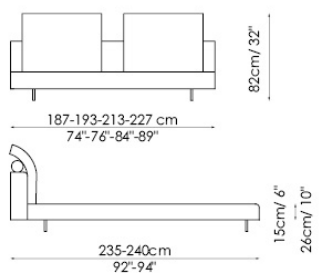

mat amaranth painted metal

Owen

Owen ego