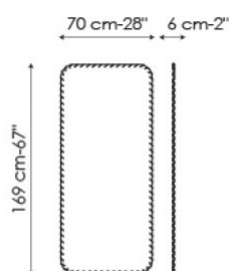

Spiral Mirror

Ryosuke Fukusada

The perimeter of Spiral Mirror is adorned by a fabric cord which protects and decorates the edge of the mirror and allows you to play with colour to allow Spiral to blend in with its surroundings. The cord is available in white, anthracite grey, red and dove grey.

CORD:

white

anthracite grey

red

dove grey

Spiral mirror