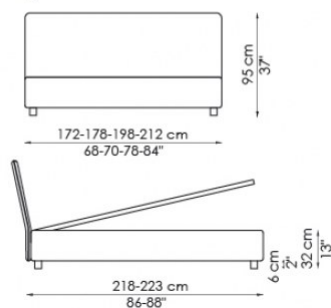

### TONIGHT EGO:

Decorative embroid: white, beige, light grey, dark grey, red or blue

Bed bases available for this double bed:

154x205 cm / 61x81"  
 160x200 cm / 63x79"  
 180x200 cm / 71x79"  
 194x205 cm / 76x81"

Tonight

Tonight contenitore  
with storage

Tonight ego

Tonight ego contenitore  
with storage