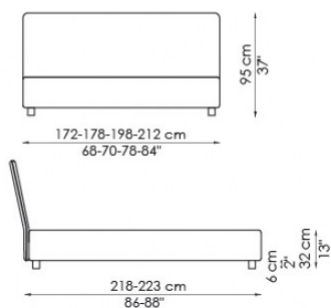

154x205 cm / 61x81"
160x200 cm / 63x79"
180x200 cm / 71x79"
194x205 cm / 76x81"

Tonight