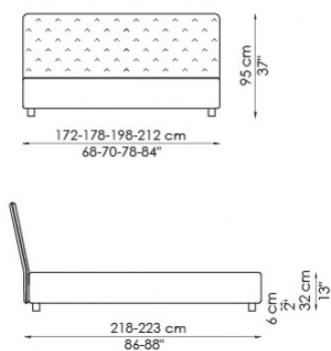

### TONIGHT EGO:

Decorative embroid: white, beige, light grey, dark grey, red or blue

Bed bases available for this double bed:

154x205 cm / 61x81"  
 160x200 cm / 63x79"  
 180x200 cm / 71x79"  
 194x205 cm / 76x81"

Tonight

Tonight contenitore  
with storage

Tonight ego

Tonight ego contenitore  
with storage