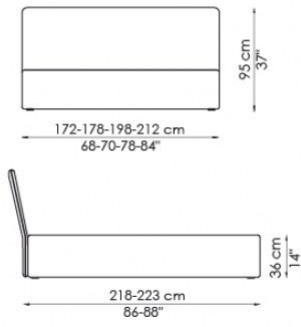

### TRUE EGO

Decorative embroid: white, beige, light grey, dark grey, red or blue

Bed bases available for this double bed:

154x205 cm / 61x81"

160x200 cm / 63x79"

180x200 cm / 71x79"

194x205 cm / 16x81"

True