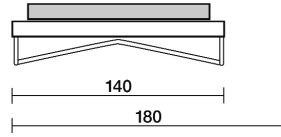

Letto matrimoniale testata reclinabile  
Double bed with reclining headboard

Con 2 braccioli  
With 2 armrests

Letto matrimoniale testata fissa  
Double bed with fixed headboard

**Slim letto**  
design by Damjan Ursic  
**81**

Letto 1 piazza e 1/2  
Bed 1 & half place

Con bracciolo SX  
With left armrest

Con bracciolo DX  
With right armrest

Letto senza testata  
Bed without headboard

Materasso  
Mattress