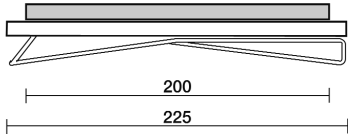

Letto matrimoniale testata reclinabile  
Double bed with reclining headboard

Con 2 braccioli  
With 2 armrests

Letto matrimoniale testata fissa  
Double bed with fixed headboard

**Slim letto**  
design by Damjan Ursic  
**81**

Letto 1 piazza e 1/2  
Bed 1 & half place

Con bracciolo SX  
With left armrest

Con bracciolo DX  
With right armrest

Letto senza testata  
Bed without headboard

Materasso  
Mattress