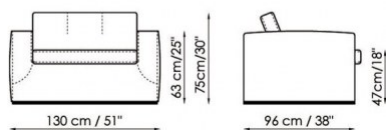

Divano 220
Sofa

anthracite grey painted metal

dove grey painted metal

SOFA BED VERSION

MECHANISM: Metal with electro-welded mesh and elastic strips. Front opening by lifting the seat.

Springs mattress h. 13 cm. Mattress size: 70x200 cm / 28"x79" or 140x200 cm / 55"x79" or 160x200 cm / 63"x79"

Poltrona 130
Armchair