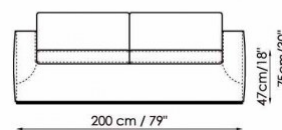

Divano 200
Sofa