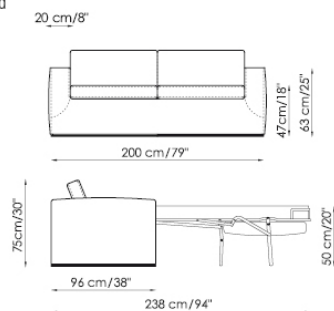

### SOFA BED VERSION

MECHANISM: Metal with electro-welded mesh and elastic strips. Front opening by lifting the seat.

Springs mattress h. 13 cm. Mattress size: 70x200 cm / 28"x79" or 140x200 cm / 55"x79" or 160x200 cm / 63"x79"

Poltrona 130  
Armchair

Divano 200  
Sofa

Divano 220  
Sofa

Poltrona - letto 130  
Chair - Bed

Poltrona - letto 130  
Chair - Bed

Divano - letto 220  
Sofa - Bed