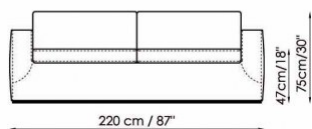

anthracite grey painted metal

dove grey painted metal

SOFA BED VERSION

MECHANISM: Metal with electro-welded mesh and elastic strips. Front opening by lifting the seat.

Springs mattress h. 13 cm. Mattress size: 70x200 cm / 28"x79" or 140x200 cm / 55"x79" or 160x200 cm / 63"x79"

Poltrona 130
Armchair

Divano 200
Sofa