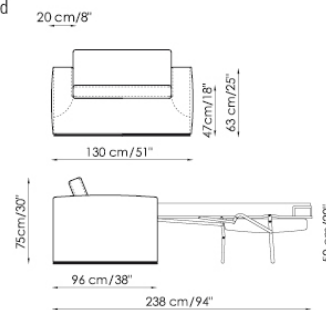

### SOFA BED VERSION

MECHANISM: Metal with electro-welded mesh and elastic strips. Front opening by lifting the seat.

Springs mattress h. 13 cm. Mattress size: 70x200 cm / 28"x79" or 140x200 cm / 55"x79" or 160x200 cm / 63"x79"

Poltrona 130  
Armchair

Divano 200  
Sofa

Divano 220  
Sofa

Poltrona - letto 130  
Chair - Bed

Poltrona - letto 130  
Chair - Bed

Divano - letto 220  
Sofa - Bed