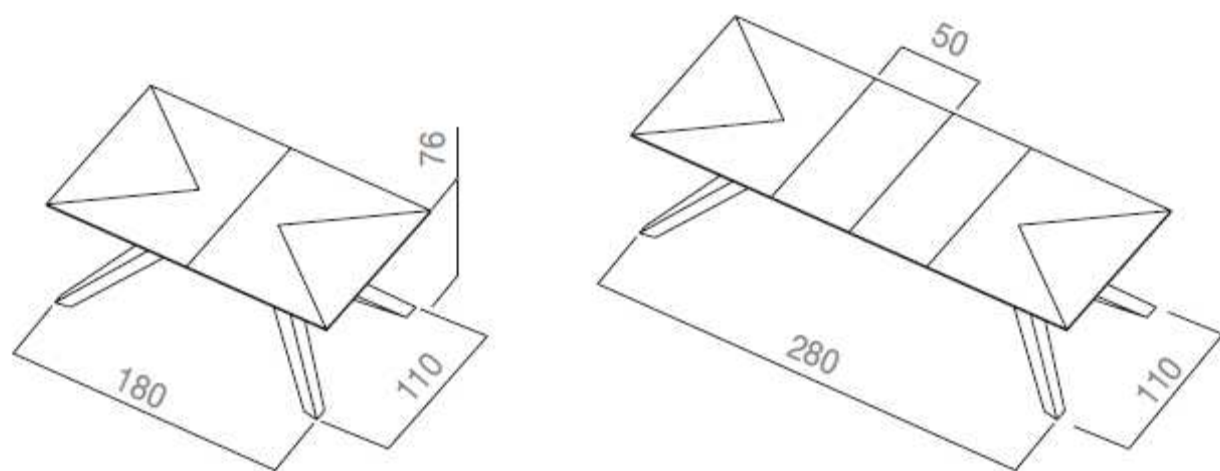

Description

“Cavalletto” is an archetype, whose legs are the result of the wood used to contrast the weight of the large top. “Cavalletto” is geometry, is frame, is memory of old conventional tables and of the most recent worktables. “Cavalletto” is a strong sign, which exhibits the extension movement thanks to the telescopic joints between the two structures/legs.

Technical Details

Extensible rectangular table with aluminum guides

Dimensions (LxPxH)

- Closed 110x180x76 cm
- Open 110x280x76 cm
- n°02 internal leaves 50 cm each

Finishings

Cod 01; Cod 02; Cod 03; Cod 04; Cod 05; Cod 07; Cod 08; Cod 09