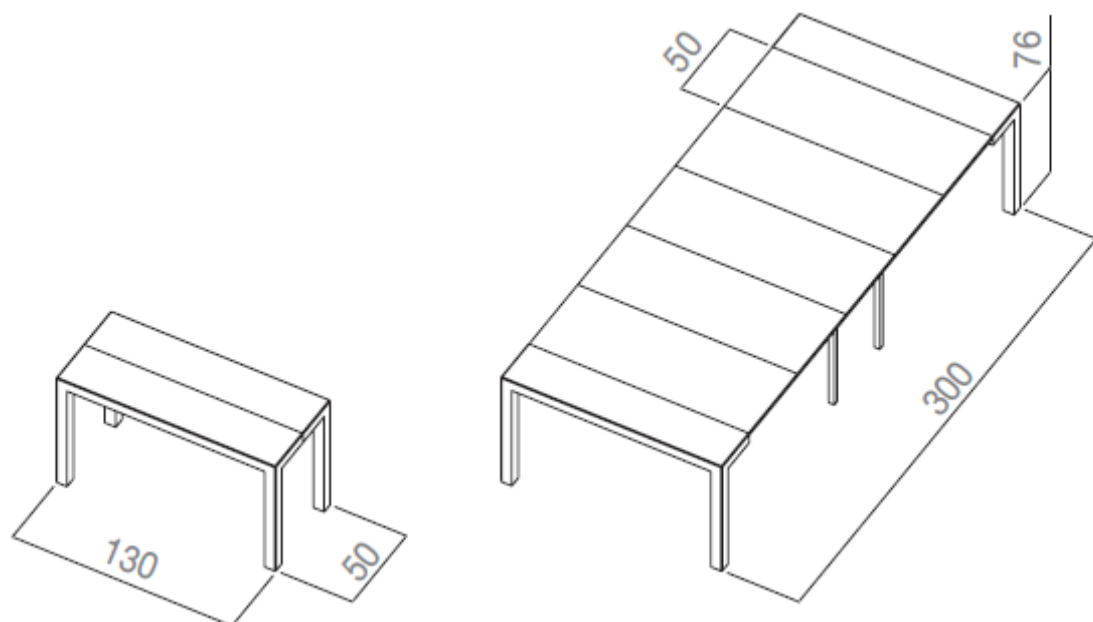

Technical Details

Rectangular extensible consolle with aluminium guides and splitting legs.

Dimensions (LxPxH)

- Closed 130x50x76 cm
- Open 130x300x76 cm
- n° 05 external leaves 50 cm each

Finishings

Cod 01; Cod 03; Cod 04; Cod 05; Cod 06; Cod 07; Cod 08; Cod 09; Cod 13; Cod 14; Cod 15