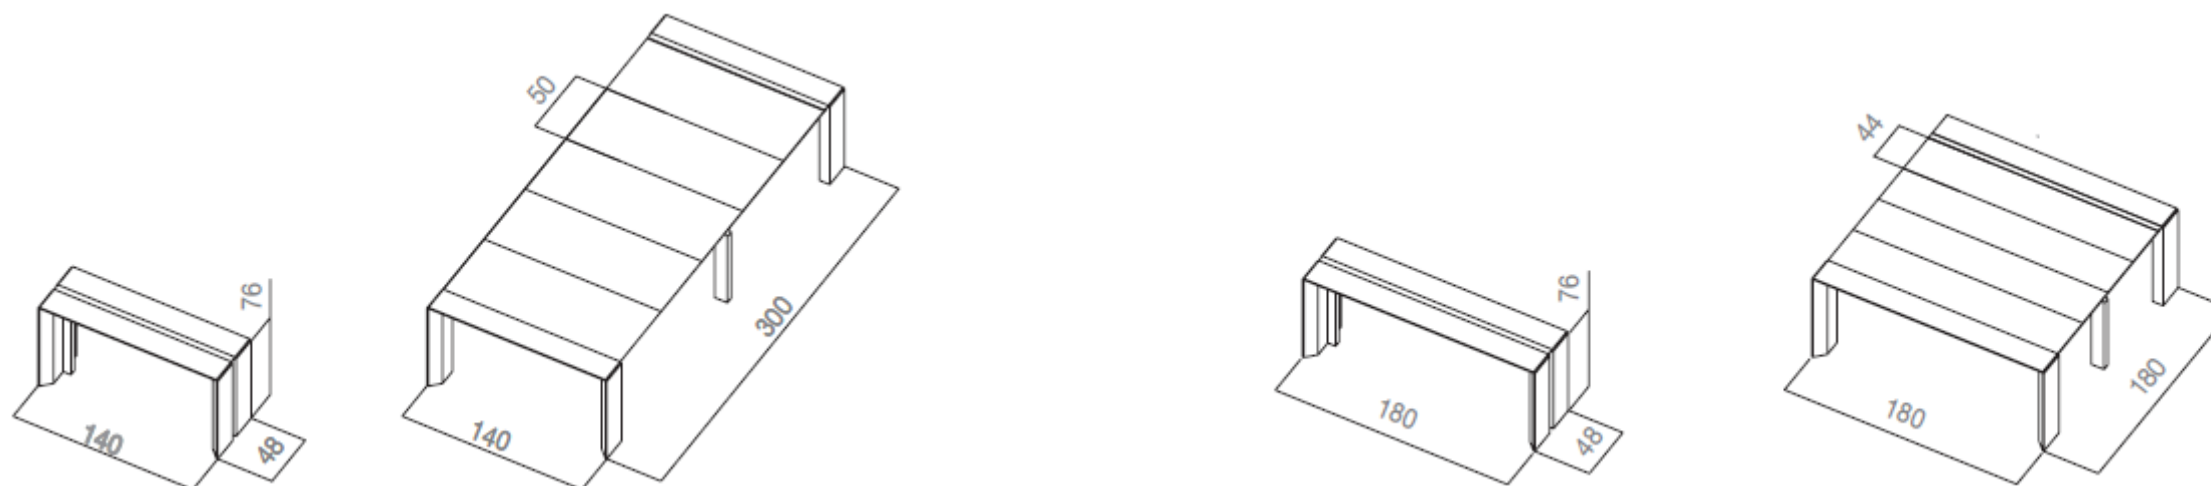

Minuetto

design Studio Bauline

Description

Through simple moves, a mechanism with aluminium rails transforms “Minuetto” from elegant console into a large dining table. Volumetric games and facets make “Minuetto” a present-day project, with neat lines and geometric design, easily adaptable to the different kinds of environment.

Technical Details

Rectangular extensible table console with aluminum rails.

Dimensions (LxPxH)

MINUETTO 180

- Closed 180x48x76 cm
- Open 180x180x76 cm

MINUETTO 140

- Closed 140x48x76 cm
- Open 140x300x76 cm

Finishings

Cod 01; Cod 02; Cod 03; Cod 04; Cod 05; Cod 06; Cod 07; Cod 08; Cod 09; Noce Canaletto