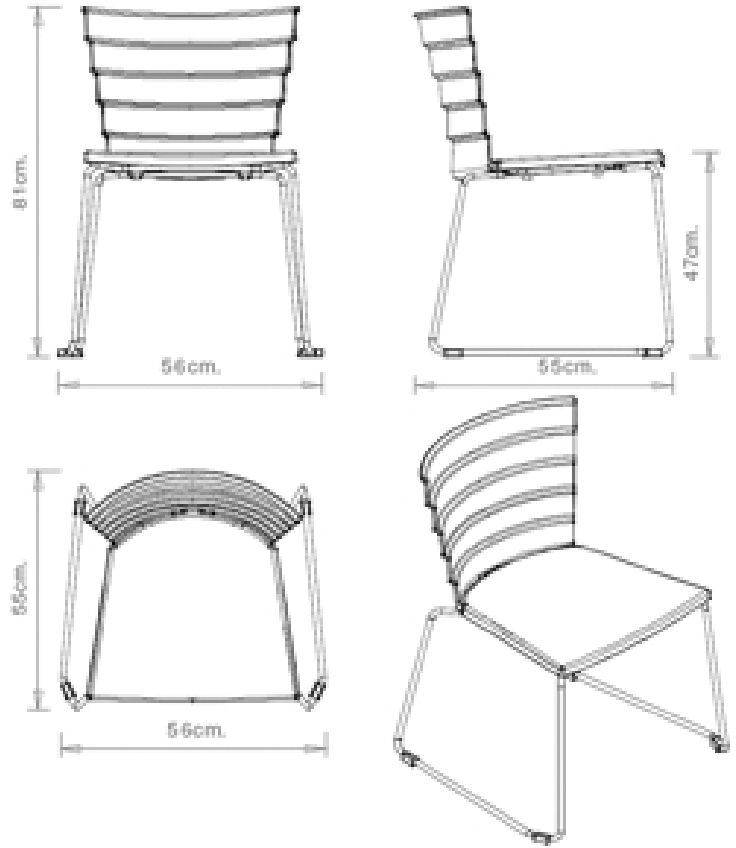

Bikini 531

BIKINI COLLECTION:
Bikini 530, Bikini 531, Bikini 349,

Chair design Marc Sadler with polypropylene shell. Steel sled frame.

STACKABLE	WEIGHT	PACK	PIECES PER BOX
4	6,4 kg	0,39 m₃	4