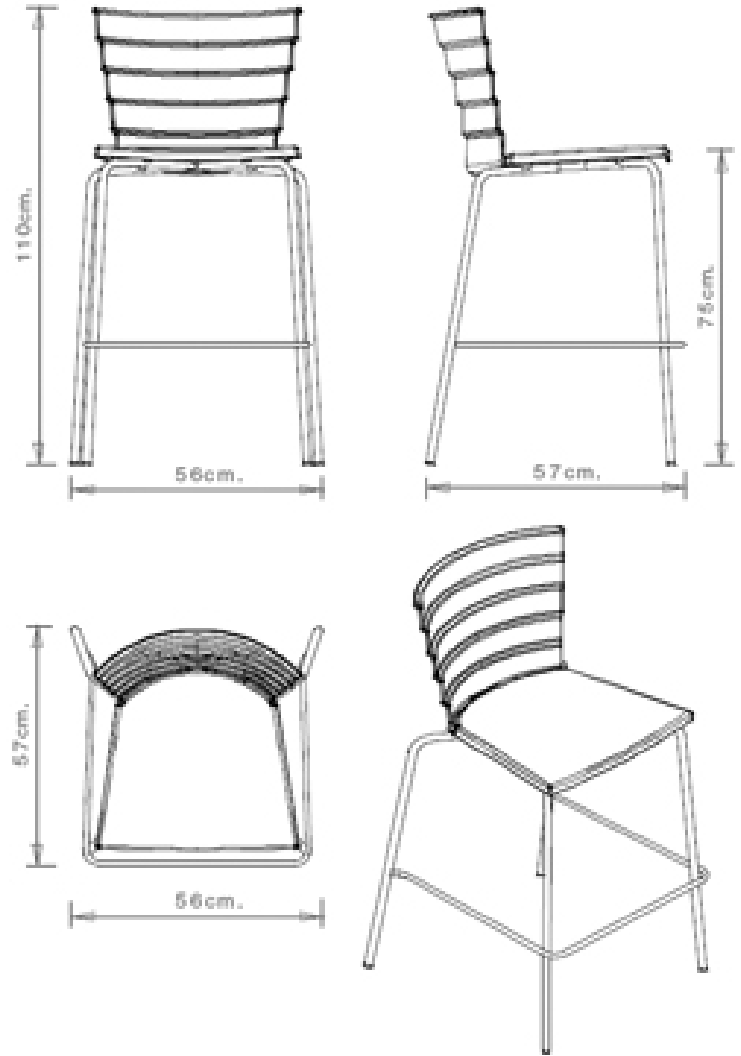

Bikini 530

BIKINI COLLECTION:
Bikini 530, Bikini 531, Bikini 349,

4-leg chair with steel frame, polypropylene shell.

STACKABLE

4

WEIGHT

5,2 Kg

PACK

USES

coffee & restaurants, hotels, office and waiting areas, outdoor,

Bikini 531

BIKINI COLLECTION:
Bikini 530, Bikini 531, Bikini 349,

Chair design Marc Sadler with polypropylene shell. Steel sled frame.

STACKABLE	WEIGHT	PACK	PIECES PER BOX
4	6,4 kg	0,39 m ₃	4

FINISHES SEATING

PP POLYPROPYLENE

FRAMES

AC STEEL

USES

coffee & restaurants, hotels, office and waiting areas, outdoor,

Bikini 349

BIKINI COLLECTION:
Bikini 530, Bikini 531, Bikini 349,

Barstool with 4 legs steel frame. Polypropylene seat and backrest.

STACKABLE

4

WEIGHT

6,6 kg

PACK

0,54 m³