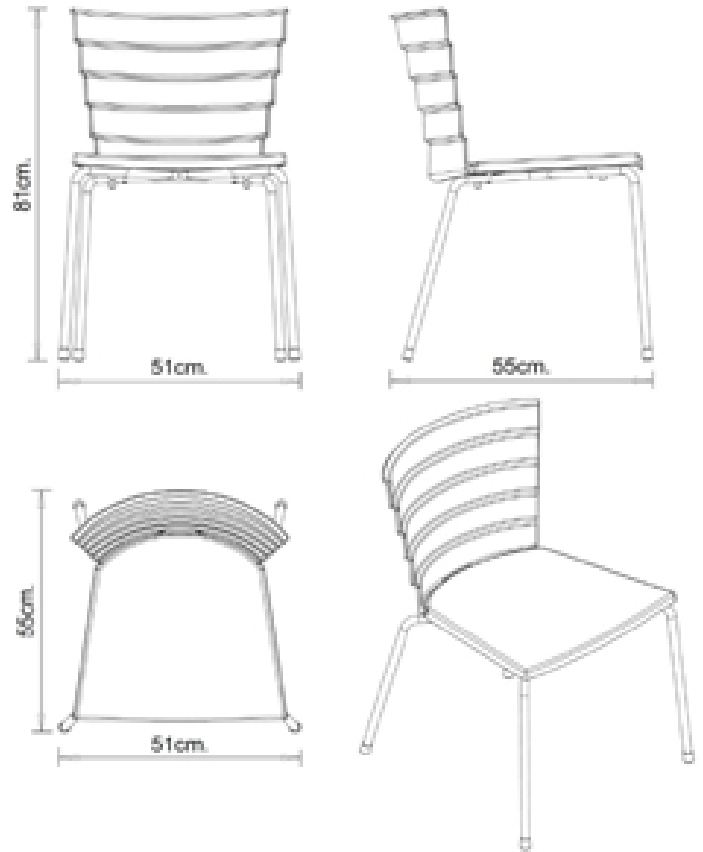

Bikini 530

BIKINI COLLECTION:
Bikini 530, Bikini 531, Bikini 349,

4-leg chair with steel frame, polypropylene shell.

STACKABLE

4

WEIGHT

5,2 Kg

PACK

STACKABLE	WEIGHT	PACK	PIECES PER BOX
4	6,4 kg	0,39 m ₃	4

FINISHES SEATING

PP POLYPROPYLENE

FRAMES

AC STEEL

USES

coffee & restaurants, hotels, office and waiting areas, outdoor,

Bikini 349

BIKINI COLLECTION:
Bikini 530, Bikini 531, Bikini 349,

Barstool with 4 legs steel frame. Polypropylene seat and backrest.

STACKABLE

4

WEIGHT

6,6 kg

PACK

0,54 m³

PIECES PER BOX

4

FINISHES SEATING

PP POLYPROPYLENE

FRAMES

AC STEEL

USES

coffee & restaurants, hotels, office and waiting areas, outdoor,