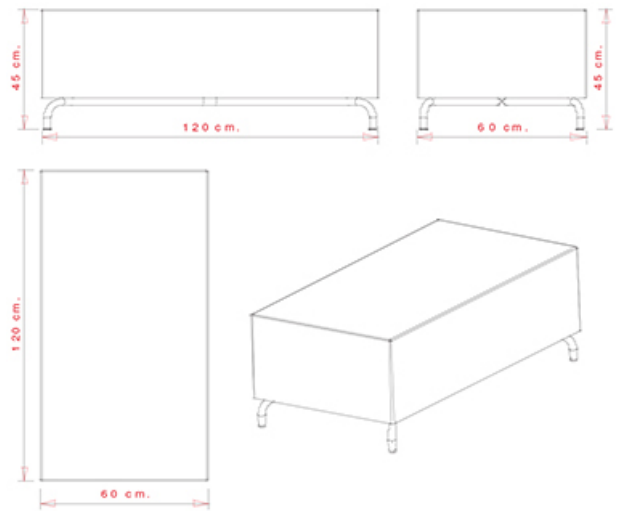

Dado 266

DADO COLLECTION:

Dado 260, Dado 261, Dado 262, Dado 263, Dado 264, Dado 266, Dado 267, Dado 268, Dado 269,

Upholstered seat and back. Steel frame.