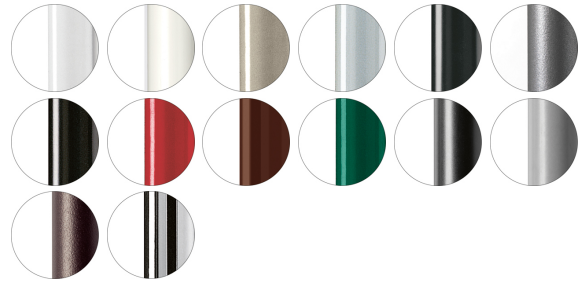

PIECES PER BOX

1

FINISHES SEATING

TE FABRICS

FRAMES

AC STEEL

USES

coffee & restaurants, educational, entertainment,