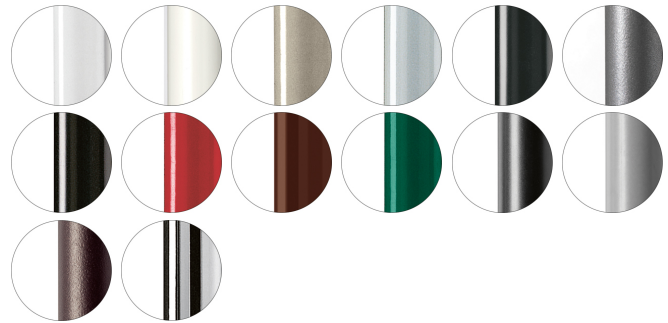

PIECES PER BOX

2

FINISHES SEATING

TE FABRICS

FRAMES

AC STEEL

USES

coffee & restaurants, educational, entertainment,