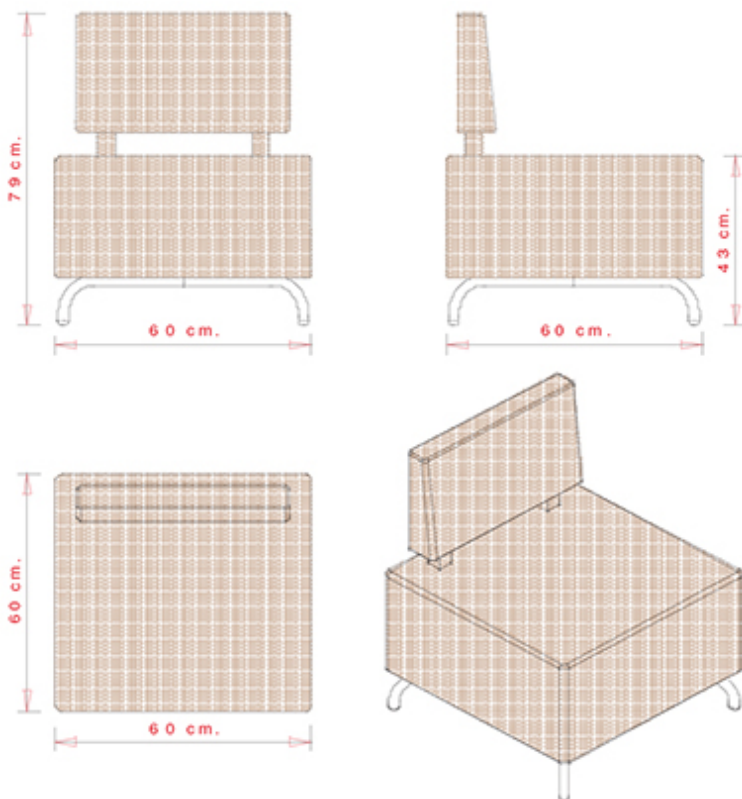

FRAMES

AC STEEL

USES

coffee & restaurants, educational, entertainment,

Dado 267

DADO COLLECTION:

Dado 260, Dado 261, Dado 262, Dado 263, Dado 264, Dado 266, Dado 267, Dado 268, Dado 269,

Upholstered seat and back. Steel frame.
Available while stocks last.

WEIGHT

9 kg

PACK

0,32 m³

PIECES PER BOX

1

FRAMES

AL PSH POLISHED ALUMINIUM