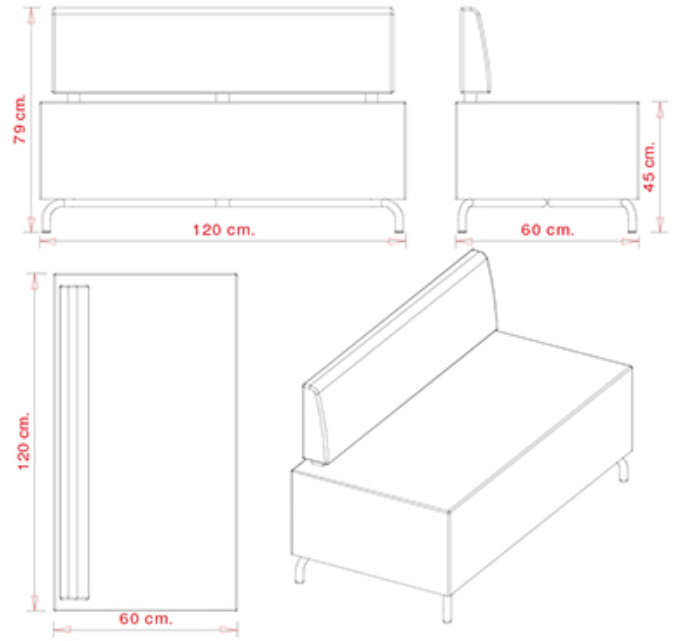

PIECES PER BOX

2

FINISHES SEATING

TE FABRICS

FRAMES

AC STEEL

USES

coffee & restaurants, educational, entertainment,

Dado 264

DADO COLLECTION:

Dado 260, Dado 261, Dado 262, Dado 263, Dado 264, Dado 266, Dado 267, Dado 268, Dado 269,

Upholstered seat and back. Steel frame.

WEIGHT

32 kg

PACK

0,64 m³