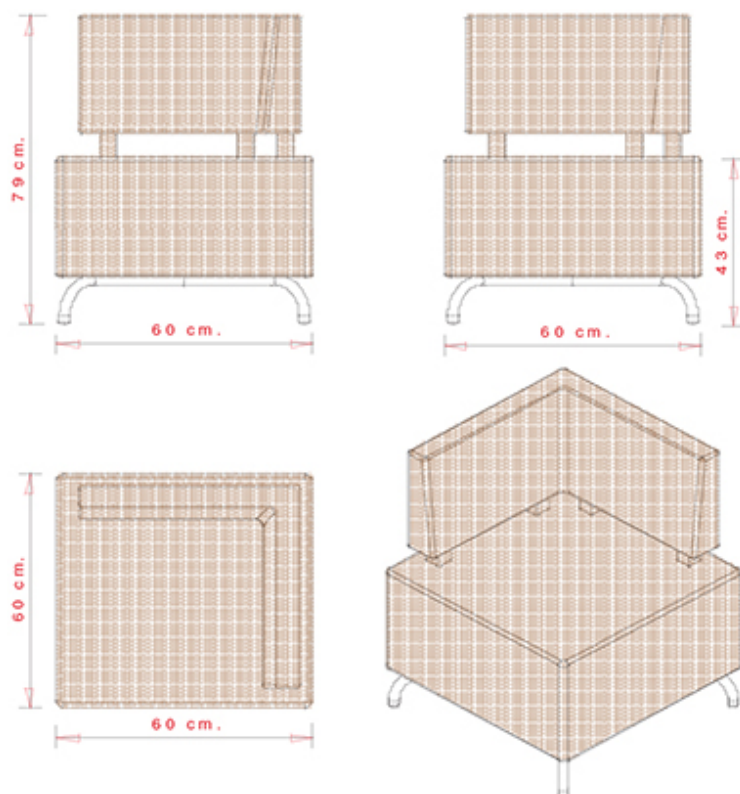

Dado 268

DADO COLLECTION:

Dado 260, Dado 261, Dado 262, Dado 263, Dado 264, Dado 266, Dado 267, Dado 268, Dado 269,

Upholstered seat and back. Steel frame.
Available while stocks last.

WEIGHT	PACK	PIECES PER BOX
10,5 kg	0,32 m³	1

FRAMES

AL PSH POLISHED ALUMINIUM

USES

coffee & restaurants, educational, entertainment,