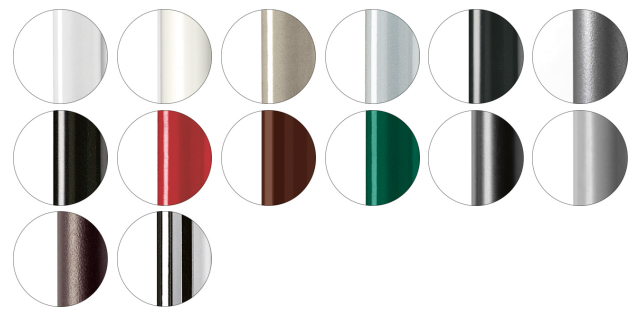

PIECES PER BOX

2

FINISHES SEATING

TE FABRICS

FRAMES

AC STEEL

USES

coffee & restaurants, educational, entertainment,