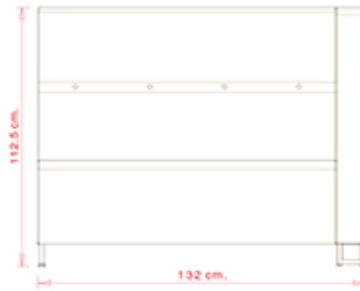

Carlo Bimbi

Giano 794 DX

GIANO COLLECTION:

Giano 783, Giano 784 DX, Giano 784 SX, Giano 785, Giano 786 DX, Giano 786 SX, Giano 787, Giano 788, Giano 789, Giano 791, Giano 792 DX, Giano 792 SX, Giano 793, Giano 794 DX, Giano 794 SX, Giano 795, Giano 796, Giano 797,

Upholstered seat and back. Steel frame.
Available while stocks last.

WEIGHT

46 Kg

PACK

1,3 m³

PIECES PER BOX

1