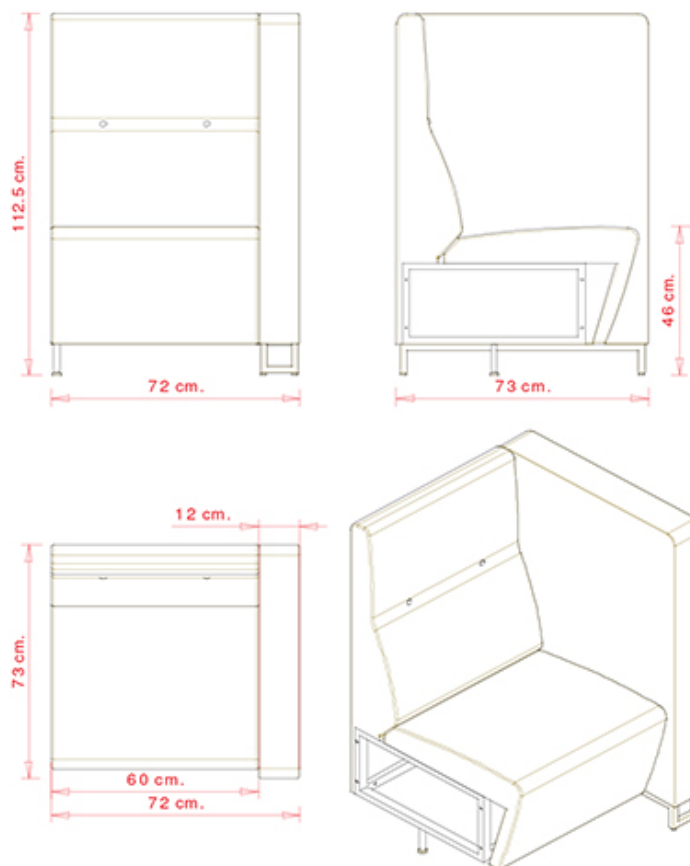

Giano 792 DX

GIANO COLLECTION:

Giano 783, Giano 784 DX, Giano 784 SX, Giano 785, Giano 786 DX, Giano 786 SX, Giano 787, Giano 788, Giano 789, Giano 791, Giano 792 DX, Giano 792 SX, Giano 793, Giano 794 DX, Giano 794 SX, Giano 795, Giano 796, Giano 797,

Upholstered seat and back. Steel frame.
Available while stocks last.

WEIGHT

30 Kg

PACK

0,75 m³

PIECES PER BOX

1