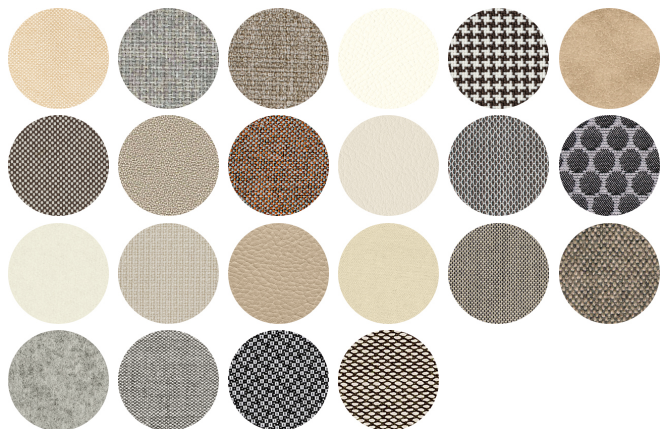

FINISHES SEATING

TE FABRICS

LE WOOD