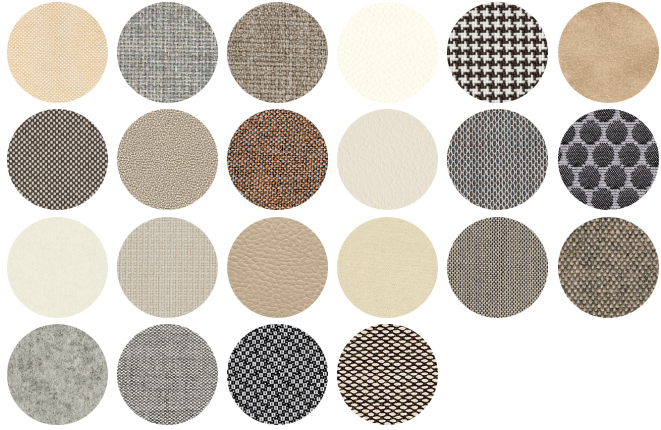

Rdm

FINISHES SEATING

TE FABRICS

LE WOOD