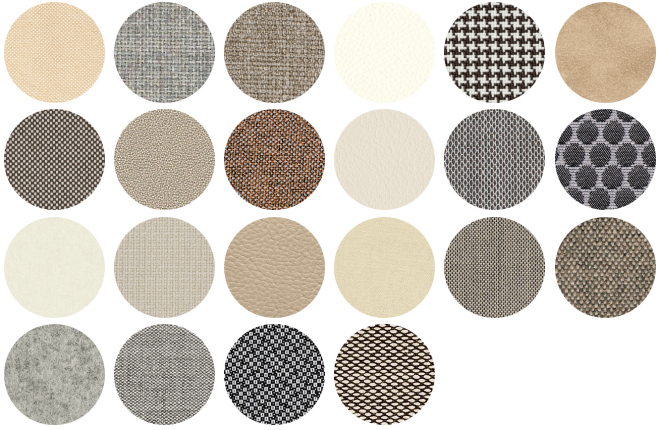

Rdm

FINISHES SEATING

TE FABRICS

LE WOOD