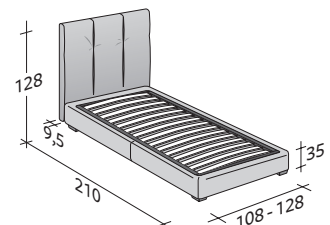

Flou

LA CULTURA DEL DORMIRE.

ARGAN 2 SINGLE
design Centro Ricerche Flou 2017

OUTER SIZES
BASES AND MATTRESS SUPPORT

SIZE IN CM.

STORAGE BASE

ADJUSTABLE SLATTED BASE
ORTHOPAEDIC SURFACE

STORAGE BASE SIDE OPENING

ADJUSTABLE SLATTED BASE
ORTHOPAEDIC SURFACE

BASE H25

ADJUSTABLE SLATTED BASE
ORTHOPAEDIC SURFACE
ELECTRICALLY POWERED ADJUSTABLE SLATS

BOX-SPRING BASE COMFORT