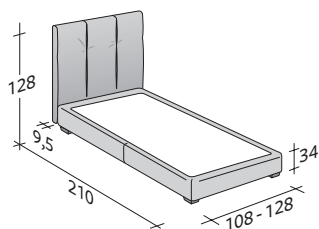

Flou

LA CULTURA DEL DORMIRE.

ARGAN 2 SINGLE
design Centro Ricerche Flou 2017

OUTER SIZES
BASES AND MATTRESS SUPPORT

SIZE IN CM.

STORAGE BASE

ADJUSTABLE SLATTED BASE
ORTHOPAEDIC SURFACE

STORAGE BASE SIDE OPENING

ADJUSTABLE SLATTED BASE
ORTHOPAEDIC SURFACE

BASE H25

ADJUSTABLE SLATTED BASE
ORTHOPAEDIC SURFACE
ELECTRICALLY POWERED ADJUSTABLE SLATS

BOX-SPRING BASE COMFORT