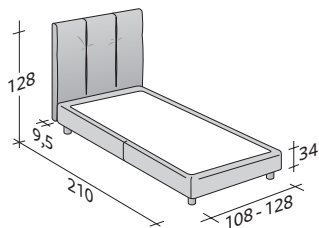

SIZE IN CM.

STORAGE BASE

ADJUSTABLE SLATTED BASE
ORTHOPAEDIC SURFACE

STORAGE BASE SIDE OPENING

ADJUSTABLE SLATTED BASE
ORTHOPAEDIC SURFACE

BASE H25

ADJUSTABLE SLATTED BASE
ORTHOPAEDIC SURFACE
ELECTRICALLY POWERED ADJUSTABLE SLATS

BOX-SPRING BASE COMFORT

ARGAN 2

SINGLE

design Centro Ricerche Flou

2017

Bed in a contemporary style. It has a high headboard with a padded upholstery, embellished by decorative folds.
Available with box-spring base Comfort, fixed base h 25 cm. , storage base or base with electrical movements.
The covers are completely removable and supplied in fabric, leather and Ecopelle.

Flou

LA CULTURA DEL DORMIRE.

ARGAN 2 SINGLE
design Centro Ricerche Flou 2017

OUTER SIZES
BASES AND MATTRESS SUPPORT

SIZE IN CM.

STORAGE BASE

ADJUSTABLE SLATTED BASE
ORTHOPAEDIC SURFACE

STORAGE BASE SIDE OPENING