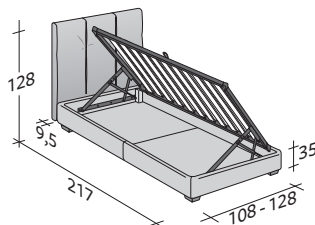

Flou

LA CULTURA DEL DORMIRE.

ARGAN 2 SINGLE
design Centro Ricerche Flou 2017

OUTER SIZES
BASES AND MATTRESS SUPPORT

SIZE IN CM.

STORAGE BASE

ADJUSTABLE SLATTED BASE
ORTHOPAEDIC SURFACE

STORAGE BASE SIDE OPENING

ADJUSTABLE SLATTED BASE
ORTHOPAEDIC SURFACE

BASE H25

ADJUSTABLE SLATTED BASE
ORTHOPAEDIC SURFACE
ELECTRICALLY POWERED ADJUSTABLE SLATS

BOX-SPRING BASE COMFORT