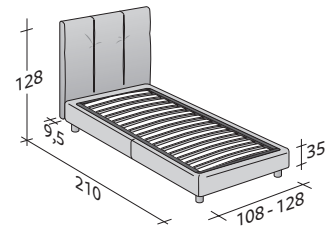

SIZE IN CM.

STORAGE BASE

ADJUSTABLE SLATTED BASE
ORTHOPAEDIC SURFACE

STORAGE BASE SIDE OPENING

ADJUSTABLE SLATTED BASE
ORTHOPAEDIC SURFACE

BASE H25

ADJUSTABLE SLATTED BASE
ORTHOPAEDIC SURFACE
ELECTRICALLY POWERED ADJUSTABLE SLATS

BOX-SPRING BASE COMFORT

ARGAN 2

SINGLE

design Centro Ricerche Flou

2017

Bed in a contemporary style. It has a high headboard with a padded upholstery, embellished by decorative folds.
Available with box-spring base Comfort, fixed base h 25 cm. , storage base or base with electrical movements.
The covers are completely removable and supplied in fabric, leather and Ecopelle.

Flou

LA CULTURA DEL DORMIRE.

ARGAN 2 SINGLE
design Centro Ricerche Flou 2017

OUTER SIZES
BASES AND MATTRESS SUPPORT

SIZE IN CM.

STORAGE BASE

ADJUSTABLE SLATTED BASE
ORTHOPAEDIC SURFACE

STORAGE BASE SIDE OPENING