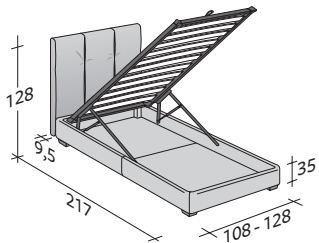

Flou

LA CULTURA DEL DORMIRE.

ARGAN 2 SINGLE
design Centro Ricerche Flou 2017

OUTER SIZES
BASES AND MATTRESS SUPPORT

SIZE IN CM.

STORAGE BASE

ADJUSTABLE SLATTED BASE
ORTHOPAEDIC SURFACE

STORAGE BASE SIDE OPENING

ADJUSTABLE SLATTED BASE
ORTHOPAEDIC SURFACE

BASE H25

ADJUSTABLE SLATTED BASE
ORTHOPAEDIC SURFACE
ELECTRICALLY POWERED ADJUSTABLE SLATS

BOX-SPRING BASE COMFORT