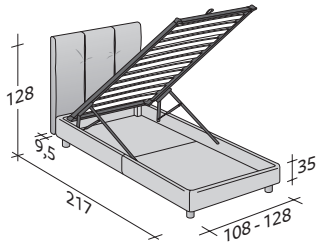

SIZE IN CM.

STORAGE BASE

ADJUSTABLE SLATTED BASE
ORTHOPAEDIC SURFACE

STORAGE BASE SIDE OPENING

ADJUSTABLE SLATTED BASE
ORTHOPAEDIC SURFACE

BASE H25

ADJUSTABLE SLATTED BASE
ORTHOPAEDIC SURFACE
ELECTRICALLY POWERED ADJUSTABLE SLATS

BOX-SPRING BASE COMFORT

ARGAN 2

SINGLE

design Centro Ricerche Flou

2017

Bed in a contemporary style. It has a high headboard with a padded upholstery, embellished by decorative folds.
Available with box-spring base Comfort, fixed base h 25 cm. , storage base or base with electrical movements.
The covers are completely removable and supplied in fabric, leather and Ecopelle.