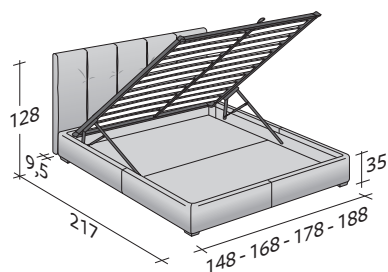

Flou

LA CULTURA DEL DORMIRE.

ARGAN DOUBLE
design Centro Ricerche Flou 2011

OUTER SIZES
BASES AND MATTRESS SUPPORT

SIZE IN CM.

STORAGE BASE

ADJUSTABLE SLATTED BASE
ORTHOPAEDIC SURFACE

BASE H25

ADJUSTABLE SLATTED BASE
ORTHOPAEDIC SURFACE
ELECTRICALLY POWERED ADJUSTABLE SLATS

BOX-SPRING BASE COMFORT

ARGAN 2
DOUBLE
design Centro Ricerche Flou
2017

Bed in a contemporary style. It has a high headboard with a padded upholstery, embellished by decorative folds.
Available with box -spring base Comfort, fixed base h 25 cm. , storage base or base with electrical movements.
The covers are completely removable and supplied in fabric, leather and Ecopelle.

ARGAN 2 DOUBLE
design Centro Ricerche Flou 2017

OUTER SIZES
BASES AND MATTRESS SUPPORT

SIZE IN CM.

STORAGE BASE
ADJUSTABLE SLATTED BASE
ORTHOPAEDIC SURFACE

BASE H25
ADJUSTABLE SLATTED BASE
ORTHOPAEDIC SURFACE
ELECTRICALLY POWERED ADJUSTABLE SLATS