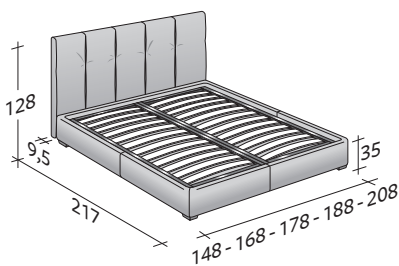

Flou

LA CULTURA DEL DORMIRE.

ARGAN DOUBLE
design Centro Ricerche Flou 2011

OUTER SIZES
BASES AND MATTRESS SUPPORT

SIZE IN CM.

STORAGE BASE

ADJUSTABLE SLATTED BASE
ORTHOPAEDIC SURFACE

BASE H25

ADJUSTABLE SLATTED BASE
ORTHOPAEDIC SURFACE
ELECTRICALLY POWERED ADJUSTABLE SLATS

BOX-SPRING BASE COMFORT

ARGAN 2
DOUBLE
design Centro Ricerche Flou
2017

Bed in a contemporary style. It has a high headboard with a padded upholstery, embellished by decorative folds.
Available with box -spring base Comfort, fixed base h 25 cm. , storage base or base with electrical movements.
The covers are completely removable and supplied in fabric, leather and Ecopelle.

ARGAN 2 DOUBLE
design Centro Ricerche Flou 2017

OUTER SIZES
BASES AND MATTRESS SUPPORT

SIZE IN CM.

STORAGE BASE
ADJUSTABLE SLATTED BASE
ORTHOPAEDIC SURFACE

BASE H25
ADJUSTABLE SLATTED BASE
ORTHOPAEDIC SURFACE
ELECTRICALLY POWERED ADJUSTABLE SLATS