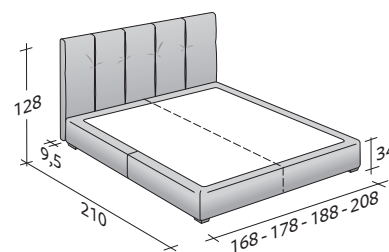

ADJUSTABLE SLATTED BASE
ORTHOPAEDIC SURFACE
ELECTRICALLY POWERED ADJUSTABLE SLATS

BOX-SPRING BASE COMFORT

ARGAN 2
DOUBLE
design Centro Ricerche Flou
2017

Bed in a contemporary style. It has a high headboard with a padded upholstery, embellished by decorative folds.
Available with box -spring base Comfort, fixed base h 25 cm. , storage base or base with electrical movements.
The covers are completely removable and supplied in fabric, leather and Ecopelle.

ARGAN 2 DOUBLE
design Centro Ricerche Flou 2017

OUTER SIZES
BASES AND MATTRESS SUPPORT

SIZE IN CM.

STORAGE BASE
ADJUSTABLE SLATTED BASE
ORTHOPAEDIC SURFACE

BASE H25
ADJUSTABLE SLATTED BASE
ORTHOPAEDIC SURFACE
ELECTRICALLY POWERED ADJUSTABLE SLATS