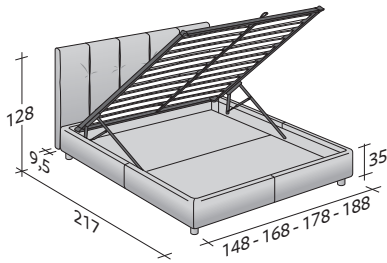

ARGAN

DOUBLE

design Centro Ricerche Flou
2011

Bed in a contemporary style. It has a high headboard with a padded upholstery, embellished by decorative folds.
Available with box -spring base Comfort, fixed base h 25 cm. , storage base or base with electrical movements. The covers are completely removable and supplied in fabric, leather and Ecopelle.
The four cylindrical feet can be in aluminium color or covered in fabric, leather or Ecopelle.

Flou

LA CULTURA DEL DORMIRE.

ARGAN DOUBLE
design Centro Ricerche Flou 2011

OUTER SIZES
BASES AND MATTRESS SUPPORT

SIZE IN CM.

STORAGE BASE

ADJUSTABLE SLATTED BASE
ORTHOPAEDIC SURFACE

BASE H25

ADJUSTABLE SLATTED BASE
ORTHOPAEDIC SURFACE
ELECTRICALLY POWERED ADJUSTABLE SLATS

BOX-SPRING BASE COMFORT

ARGAN 2
DOUBLE
design Centro Ricerche Flou
2017

Bed in a contemporary style. It has a high headboard with a padded upholstery, embellished by decorative folds.
Available with box -spring base Comfort, fixed base h 25 cm. , storage base or base with electrical movements.
The covers are completely removable and supplied in fabric, leather and Ecopelle.

ARGAN 2 DOUBLE
design Centro Ricerche Flou 2017

OUTER SIZES
BASES AND MATTRESS SUPPORT

SIZE IN CM.

STORAGE BASE
ADJUSTABLE SLATTED BASE
ORTHOPAEDIC SURFACE

BASE H25
ADJUSTABLE SLATTED BASE
ORTHOPAEDIC SURFACE
ELECTRICALLY POWERED ADJUSTABLE SLATS