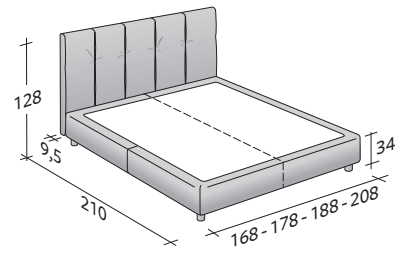

ARGAN

DOUBLE

design Centro Ricerche Flou
2011

Bed in a contemporary style. It has a high headboard with a padded upholstery, embellished by decorative folds.
Available with box -spring base Comfort, fixed base h 25 cm. , storage base or base with electrical movements. The covers are completely removable and supplied in fabric, leather and Ecopelle.
The four cylindrical feet can be in aluminium color or covered in fabric, leather or Ecopelle.

Flou

LA CULTURA DEL DORMIRE.

ARGAN DOUBLE
design Centro Ricerche Flou 2011

OUTER SIZES
BASES AND MATTRESS SUPPORT

SIZE IN CM.

STORAGE BASE

ADJUSTABLE SLATTED BASE
ORTHOPAEDIC SURFACE

BASE H25

ADJUSTABLE SLATTED BASE
ORTHOPAEDIC SURFACE
ELECTRICALLY POWERED ADJUSTABLE SLATS

BOX-SPRING BASE COMFORT

ARGAN 2
DOUBLE
design Centro Ricerche Flou
2017

Bed in a contemporary style. It has a high headboard with a padded upholstery, embellished by decorative folds.
Available with box -spring base Comfort, fixed base h 25 cm. , storage base or base with electrical movements.
The covers are completely removable and supplied in fabric, leather and Ecopelle.

ARGAN 2 DOUBLE
design Centro Ricerche Flou 2017

OUTER SIZES
BASES AND MATTRESS SUPPORT

SIZE IN CM.

STORAGE BASE
ADJUSTABLE SLATTED BASE
ORTHOPAEDIC SURFACE

BASE H25
ADJUSTABLE SLATTED BASE
ORTHOPAEDIC SURFACE
ELECTRICALLY POWERED ADJUSTABLE SLATS