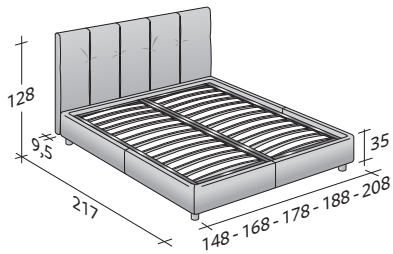

ARGAN

DOUBLE

design Centro Ricerche Flou
2011

Bed in a contemporary style. It has a high headboard with a padded upholstery, embellished by decorative folds.
Available with box -spring base Comfort, fixed base h 25 cm. , storage base or base with electrical movements. The covers are completely removable and supplied in fabric, leather and Ecopelle.
The four cylindrical feet can be in aluminium color or covered in fabric, leather or Ecopelle.

Flou

LA CULTURA DEL DORMIRE.

ARGAN DOUBLE
design Centro Ricerche Flou 2011

OUTER SIZES
BASES AND MATTRESS SUPPORT

SIZE IN CM.

STORAGE BASE

ADJUSTABLE SLATTED BASE
ORTHOPAEDIC SURFACE

BASE H25

ADJUSTABLE SLATTED BASE
ORTHOPAEDIC SURFACE
ELECTRICALLY POWERED ADJUSTABLE SLATS

BOX-SPRING BASE COMFORT

ARGAN 2
DOUBLE
design Centro Ricerche Flou
2017

Bed in a contemporary style. It has a high headboard with a padded upholstery, embellished by decorative folds.
Available with box -spring base Comfort, fixed base h 25 cm. , storage base or base with electrical movements.
The covers are completely removable and supplied in fabric, leather and Ecopelle.

ARGAN 2 DOUBLE
design Centro Ricerche Flou 2017

OUTER SIZES
BASES AND MATTRESS SUPPORT

SIZE IN CM.

STORAGE BASE
ADJUSTABLE SLATTED BASE
ORTHOPAEDIC SURFACE

BASE H25
ADJUSTABLE SLATTED BASE
ORTHOPAEDIC SURFACE
ELECTRICALLY POWERED ADJUSTABLE SLATS