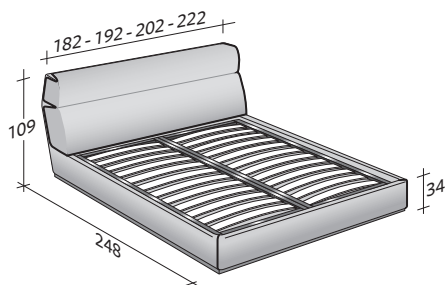

# GENTLEMAN

HIGH HEADBOARD  
design Carlo Colombo  
2014

Gentleman: the name itself evokes luxury, taste, style and elegance. Available as a double bed with high or low headboard or as a single bed with high headboard. The key feature of the bed is the elegant detachable second padded outer cover for the headboard. Further element of embellishment is the piping on the two front corners of the base and along the perimeter of the second outer cover, in a 'tone-on-tone' or contrasting color. The bed cover is removable, the second outer padded headboard cover is equipped with hooks and can be easily detached. Both covers are available in fabric, leather or ecopelle. Gentleman can be supplied in the following versions: storage base, slatted base with rigidity adjustment, base with electric movements.

GENTLEMAN HIGH HEADBOARD  
design Carlo Colombo 2014

OUTER SIZES  
BASES AND MATTRESS SUPPORT

SIZE IN CM.

STORAGE BASE  
ADJUSTABLE SLATTED BASE

ADJUSTABLE SLATTED BASE  
ELECTRICALLY POWERED ADJUSTABLE SLATS