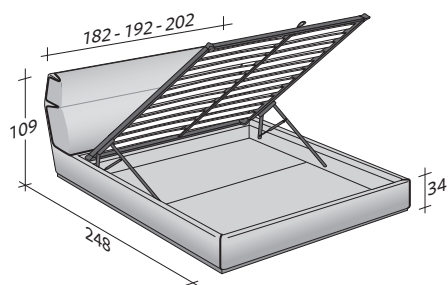

# GENTLEMAN

HIGH HEADBOARD  
design Carlo Colombo  
2014

Gentleman: the name itself evokes luxury, taste, style and elegance. Available as a double bed with high or low headboard or as a single bed with high headboard. The key feature of the bed is the elegant detachable second padded outer cover for the headboard. Further element of embellishment is the piping on the two front corners of the base and along the perimeter of the second outer cover, in a 'tone-on-tone' or contrasting color. The bed cover is removable, the second outer padded headboard cover is equipped with hooks and can be easily detached. Both covers are available in fabric, leather or ecopelle. Gentleman can be supplied in the following versions: storage base, slatted base with rigidity adjustment, base with electric movements.

GENTLEMAN HIGH HEADBOARD  
design Carlo Colombo 2014

OUTER SIZES  
BASES AND MATTRESS SUPPORT

SIZE IN CM.

STORAGE BASE  
ADJUSTABLE SLATTED BASE

ADJUSTABLE SLATTED BASE  
ELECTRICALLY POWERED ADJUSTABLE SLATS