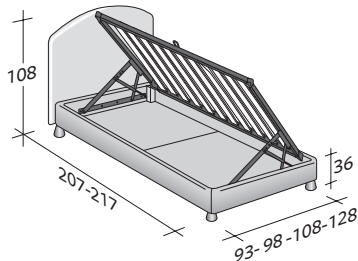

MAGNOLIA SINGLE
design Centro Ricerche Flou 1987

OUTER SIZES
BASES AND MATTRESS SUPPORTS

SIZE IN CM.

STORAGE BASE

ADJUSTABLE SLATTED BASE *
ORTHOPAEDIC SURFACE *
SLATTED BASE

STORAGE BASE SIDE OPENING

ADJUSTABLE SLATTED BASE *
ORTHOPAEDIC SURFACE *

BOX-SPRING BASE COMFORT

BASE H25

ADJUSTABLE SLATTED BASE *
ORTHOPAEDIC SURFACE *
ELECTRICALLY POWERED ADJUSTABLE SLATS *

BASE H16

ADJUSTABLE SLATTED BASE
ORTHOPAEDIC SURFACE
ELECTRICALLY POWERED ADJUSTABLE SLATS