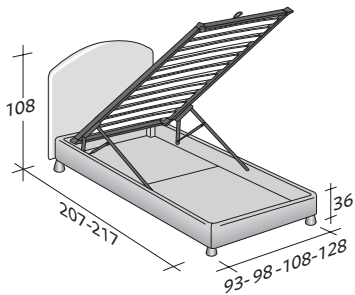

MAGNOLIA
SINGLE
design Centro Ricerche Flou
1987

A romantic timeless bed. Head-board and base padded and upholstered with fabric, leather or Ecopelle covers, completely removable thanks to practical Velcro. Available with box -spring base Comfort, storage base, fixed base h 25 cm. or h 16 cm. and with electrical movements.

MAGNOLIA SINGLE
design Centro Ricerche Flou 1987

OUTER SIZES
BASES AND MATTRESS SUPPORTS

SIZE IN CM.

STORAGE BASE

ADJUSTABLE SLATTED BASE *
ORTHOPAEDIC SURFACE *
SLATTED BASE

STORAGE BASE SIDE OPENING

ADJUSTABLE SLATTED BASE *
ORTHOPAEDIC SURFACE *

BOX-SPRING BASE COMFORT

BASE H25

ADJUSTABLE SLATTED BASE *
ORTHOPAEDIC SURFACE *
ELECTRICALLY POWERED ADJUSTABLE SLATS *

BASE H16

ADJUSTABLE SLATTED BASE
ORTHOPAEDIC SURFACE
ELECTRICALLY POWERED ADJUSTABLE SLATS