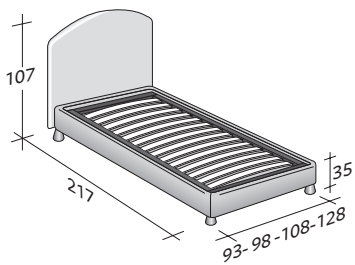

MAGNOLIA
SINGLE
design Centro Ricerche Flou
1987

A romantic timeless bed. Head-board and base padded and upholstered with fabric, leather or Ecopelle covers, completely removable thanks to practical Velcro. Available with box -spring base Comfort, storage base, fixed base h 25 cm. or h 16 cm. and with electrical movements.

MAGNOLIA SINGLE
design Centro Ricerche Flou 1987

OUTER SIZES
BASES AND MATTRESS SUPPORTS

SIZE IN CM.

STORAGE BASE

ADJUSTABLE SLATTED BASE *
ORTHOPAEDIC SURFACE *
SLATTED BASE

STORAGE BASE SIDE OPENING

ADJUSTABLE SLATTED BASE *
ORTHOPAEDIC SURFACE *

BOX-SPRING BASE COMFORT

BASE H25

ADJUSTABLE SLATTED BASE *
ORTHOPAEDIC SURFACE *
ELECTRICALLY POWERED ADJUSTABLE SLATS *

BASE H16

ADJUSTABLE SLATTED BASE
ORTHOPAEDIC SURFACE
ELECTRICALLY POWERED ADJUSTABLE SLATS