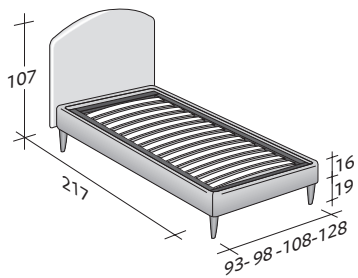

MAGNOLIA
SINGLE
design Centro Ricerche Flou
1987

A romantic timeless bed. Head-board and base padded and upholstered with fabric, leather or Ecopelle covers, completely removable thanks to practical Velcro. Available with box -spring base Comfort, storage base, fixed base h 25 cm. or h 16 cm. and with electrical movements.

MAGNOLIA SINGLE
design Centro Ricerche Flou 1987

OUTER SIZES
BASES AND MATTRESS SUPPORTS

SIZE IN CM.

STORAGE BASE

ADJUSTABLE SLATTED BASE *
ORTHOPAEDIC SURFACE *
SLATTED BASE

STORAGE BASE SIDE OPENING

ADJUSTABLE SLATTED BASE *
ORTHOPAEDIC SURFACE *

BOX-SPRING BASE COMFORT

BASE H25

ADJUSTABLE SLATTED BASE *
ORTHOPAEDIC SURFACE *
ELECTRICALLY POWERED ADJUSTABLE SLATS *

BASE H16

ADJUSTABLE SLATTED BASE
ORTHOPAEDIC SURFACE
ELECTRICALLY POWERED ADJUSTABLE SLATS