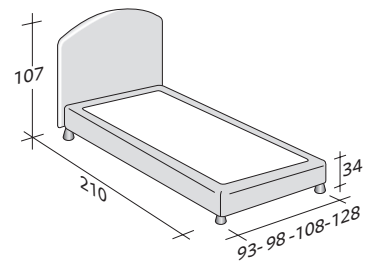

MAGNOLIA SINGLE
design Centro Ricerche Flou 1987

OUTER SIZES
BASES AND MATTRESS SUPPORTS

SIZE IN CM.

STORAGE BASE

ADJUSTABLE SLATTED BASE *
ORTHOPAEDIC SURFACE *
SLATTED BASE

STORAGE BASE SIDE OPENING

ADJUSTABLE SLATTED BASE *
ORTHOPAEDIC SURFACE *

BOX-SPRING BASE COMFORT

BASE H25

ADJUSTABLE SLATTED BASE *
ORTHOPAEDIC SURFACE *
ELECTRICALLY POWERED ADJUSTABLE SLATS *

BASE H16

ADJUSTABLE SLATTED BASE
ORTHOPAEDIC SURFACE
ELECTRICALLY POWERED ADJUSTABLE SLATS