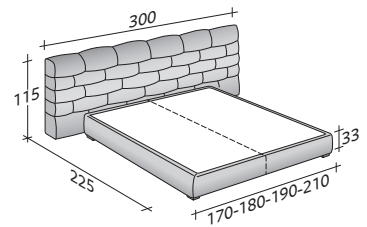

The headboard is available in two versions: aligned with the edge of the bed, or extended from the sides of the bed.

The bed Majal can be supplied in fabric or leather with removable cover. It is available with: box-spring base Comfort, storage base, fixed base or base with electric movement control.

MAJAL WIDE HEADBOARD
design Carlo Colombo 2015

OUTER SIZES
BASES AND MATTRESS SUPPORTS

SIZE IN CM.

STORAGE BASE
ADJUSTABLE SLATTED BASE

BASE H25
ADJUSTABLE SLATTED BASE
ELECTRICALLY POWERED ADJUSTABLE SLATS