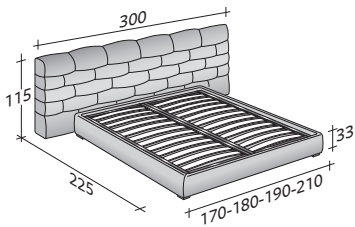

MAJAL
WIDE HEADBOARD
design Carlo Colombo
2015

A beautiful double-size bed, the key features are the sumptuous fabrics, clearly visible in the geometric shapes of the headboard, that resembles a modern boiserie.

The headboard is available in two versions: aligned with the edge of the bed, or extended from the sides of the bed.

The bed Majal can be supplied in fabric or leather with removable cover. It is available with: box-spring base Comfort, storage base, fixed base or base with electric movement control.

MAJAL WIDE HEADBOARD
design Carlo Colombo 2015

OUTER SIZES
BASES AND MATTRESS SUPPORTS

SIZE IN CM.

STORAGE BASE
ADJUSTABLE SLATTED BASE

BASE H25
ADJUSTABLE SLATTED BASE
ELECTRICALLY POWERED ADJUSTABLE SLATS