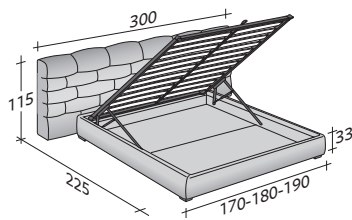

MAJAL
WIDE HEADBOARD
design Carlo Colombo
2015

A beautiful double-size bed, the key features are the sumptuous fabrics, clearly visible in the geometric shapes of the headboard, that resembles a modern boiserie.

The headboard is available in two versions: aligned with the edge of the bed, or extended from the sides of the bed.

The bed Majal can be supplied in fabric or leather with removable cover. It is available with: box-spring base Comfort, storage base, fixed base or base with electric movement control.

MAJAL WIDE HEADBOARD
design Carlo Colombo 2015

OUTER SIZES
BASES AND MATTRESS SUPPORTS

SIZE IN CM.

STORAGE BASE
ADJUSTABLE SLATTED BASE

BASE H25
ADJUSTABLE SLATTED BASE
ELECTRICALLY POWERED ADJUSTABLE SLATS