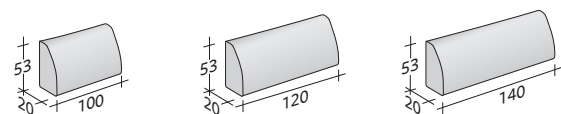

SOFA FRAME

POUF FRAME

SOFA SEAT CUSHIONS / POUF CUSHIONS

ARMREST / CORNER ARMRESTS

BACKRESTS

BACKREST CUSHIONS / ARMREST CUSHIONS