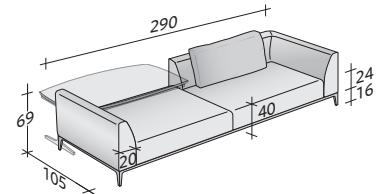

Flou

LA CULTURA DEL DORMIRE.

COMPOSITION A

- FRAME (L200xP100xH16) - 1 pc
- SEAT (L80xP80xH24) - 2 pcs
- CORNER ARMREST RIGHT DX (L105xP105xH53) - 1 pc
- CORNER ARMREST LEFT SX (L105xP105xH53) - 1 pc
- CUSHIONS 75 x 50 - 2 pcs

OLIVIER SOFAS COMPOSITIONS

OUTER SIZES

SIZE IN CM.

COMPOSITION B

- FRAME (L240xP100xH16) - 1 pc
- SEAT (L100xP80xH24) - 2 pcs
- CORNER ARMREST RIGHT DX (L125xP105xH53) - 1 pc
- CORNER ARMREST LEFT SX (L125xP105xH53) - 1 pc
- CUSHIONS 75 x 50 - 2 pcs

COMPOSITION C

- FRAME (L280xP100xH16) - 1 pc
- SEAT (L120xP80xH24) - 2 pcs
- CORNER ARMREST RIGHT DX (L145xP105xH53) - 1 pc
- CORNER ARMREST LEFT SX (L145xP105xH53) - 1 pc
- CUSHIONS 95 x 50 - 2 pcs

COMPOSITION D (small table not included)

- FRAME (L280xP100xH16) - 1 pc
- SEAT (L120xP80xH24) - 1 pc
- SEAT (L120xP100xH24) - 1 pc
- ARMREST (L105xP20xH53) - 1 pc
- CORNER ARMREST RIGHT DX (L145xP105xH53) - 1 pc
- CUSHION 95 x 50 - 1 pc

COMPOSITION E (small table not included)