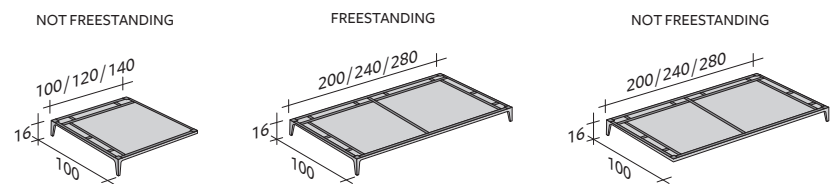

SOFA FRAME

POUF FRAME

SOFA SEAT CUSHIONS / POUF CUSHIONS

ARMREST / CORNER ARMRESTS

BACKRESTS

BACKREST CUSHIONS / ARMREST CUSHIONS