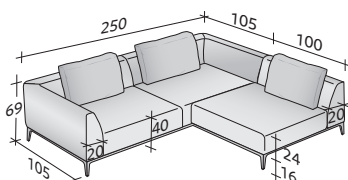

COMPOSITION H