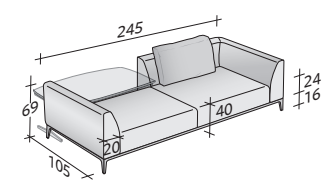

- CORNER FRAME LEFT SX (L280xP100xH16) - 1 pc
- FRAME RIGHT DX (L120xP100xH16) - 1 pc
- SEAT (L120xP80xH24) - 3 pcs
- BACKREST (L120xP20xH53) - 1 pc
- CORNER ARMREST RIGHT DX (L145xP105xH53) - 1 pc
- CORNER ARMREST LEFT SX (L145xP105xH53) - 1 pc
- CUSHIONS 95 x 50 - 3 pcs

COMPOSITION L (small table not included)