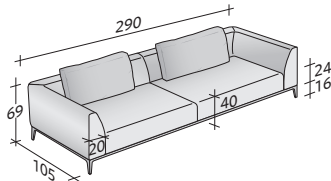

Flou

LA CULTURA DEL DORMIRE.

COMPOSITION A

- FRAME (L200xP100xH16) - 1 pc
- SEAT (L80xP80xH24) - 2 pcs
- CORNER ARMREST RIGHT DX (L105xP105xH53) - 1 pc
- CORNER ARMREST LEFT SX (L105xP105xH53) - 1 pc
- CUSHIONS 75 x 50 - 2 pcs

OLIVIER SOFAS COMPOSITIONS

OUTER SIZES

SIZE IN CM.

COMPOSITION B

- FRAME (L240xP100xH16) - 1 pc
- SEAT (L100xP80xH24) - 2 pcs
- CORNER ARMREST RIGHT DX (L125xP105xH53) - 1 pc
- CORNER ARMREST LEFT SX (L125xP105xH53) - 1 pc
- CUSHIONS 75 x 50 - 2 pcs

COMPOSITION C

- FRAME (L280xP100xH16) - 1 pc
- SEAT (L120xP80xH24) - 2 pcs
- CORNER ARMREST RIGHT DX (L145xP105xH53) - 1 pc
- CORNER ARMREST LEFT SX (L145xP105xH53) - 1 pc
- CUSHIONS 95 x 50 - 2 pcs

COMPOSITION D (small table not included)

- FRAME (L280xP100xH16) - 1 pc
- SEAT (L120xP80xH24) - 1 pc
- SEAT (L120xP100xH24) - 1 pc
- ARMREST (L105xP20xH53) - 1 pc
- CORNER ARMREST RIGHT DX (L145xP105xH53) - 1 pc
- CUSHION 95 x 50 - 1 pc

COMPOSITION E (small table not included)