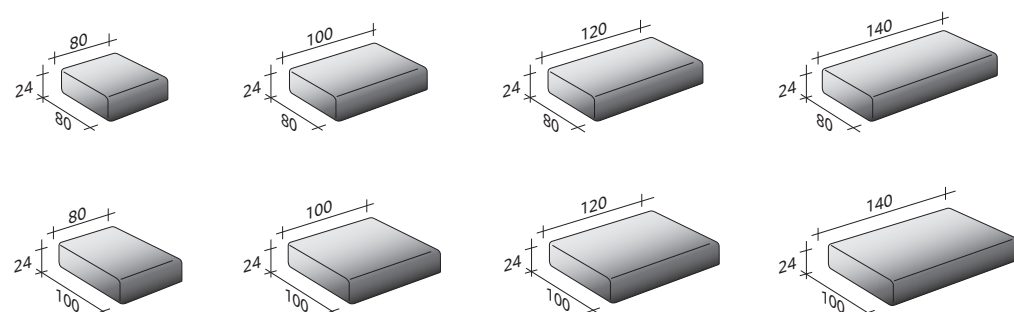

SOFA SEAT CUSHIONS / POUF CUSHIONS