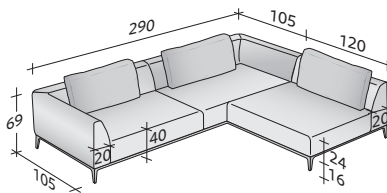

- CORNER FRAME LEFT SX (L240xP100xH16) - 1 pc
- FRAME RIGHT DX (L100xP100xH16) - 1 pc
- SEAT (L100xP80xH24) - 3 pcs
- BACKREST (L100xP20xH53) - 1 pc
- CORNER ARMREST RIGHT DX (L125xP105xH53) - 1 pc
- CORNER ARMREST LEFT SX (L125xP105xH53) - 1 pc
- CUSHIONS 75 x 50 - 3 pcs

COMPOSITION I