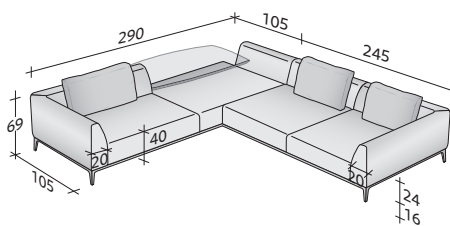

- CORNER FRAME RIGHT DX (L240xP100xH16) - 1 pc
- CORNER FRAME LEFT SX (L240xP100xH16) - 1 pc
- SEAT (L100xP80xH24) - 2 pcs
- SEAT (L120xP80xH24) - 2 pcs
- CORNER ARMREST RIGHT DX (L125xP105xH53) - 2 pcs
- BACKREST (L120xP20xH53) - 2 pcs
- CUSHIONS 75 x 50 - 4 pcs

COMPOSITION F (small table not included)