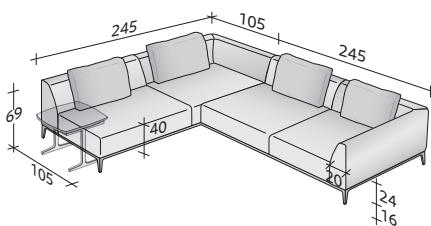

OLIVIER SOFAS COMPOSITIONS

OUTER SIZES

SIZE IN CM.

COMPOSITION B

- FRAME (L240xP100xH16) - 1 pc
- SEAT (L100xP80xH24) - 2 pcs
- CORNER ARMREST RIGHT DX (L125xP105xH53) - 1 pc
- CORNER ARMREST LEFT SX (L125xP105xH53) - 1 pc
- CUSHIONS 75 x 50 - 2 pcs

COMPOSITION C

- FRAME (L280xP100xH16) - 1 pc
- SEAT (L120xP80xH24) - 2 pcs
- CORNER ARMREST RIGHT DX (L145xP105xH53) - 1 pc
- CORNER ARMREST LEFT SX (L145xP105xH53) - 1 pc
- CUSHIONS 95 x 50 - 2 pcs

COMPOSITION D (small table not included)

- FRAME (L280xP100xH16) - 1 pc
- SEAT (L120xP80xH24) - 1 pc
- SEAT (L120xP100xH24) - 1 pc
- ARMREST (L105xP20xH53) - 1 pc
- CORNER ARMREST RIGHT DX (L145xP105xH53) - 1 pc
- CUSHION 95 x 50 - 1 pc

COMPOSITION E (small table not included)

- CORNER FRAME RIGHT DX (L240xP100xH16) - 1 pc
- CORNER FRAME LEFT SX (L240xP100xH16) - 1 pc
- SEAT (L100xP80xH24) - 2 pcs
- SEAT (L120xP80xH24) - 2 pcs
- CORNER ARMREST RIGHT DX (L125xP105xH53) - 2 pcs
- BACKREST (L120xP20xH53) - 2 pcs
- CUSHIONS 75 x 50 - 4 pcs