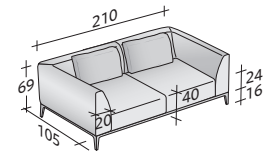

COMPOSITION A

- FRAME (L200xP100xH16) - 1 pc
- SEAT (L80xP80xH24) - 2 pcs
- CORNER ARMREST RIGHT DX (L105xP105xH53) - 1 pc
- CORNER ARMREST LEFT SX (L105xP105xH53) - 1 pc
- CUSHIONS 75 x 50 - 2 pcs