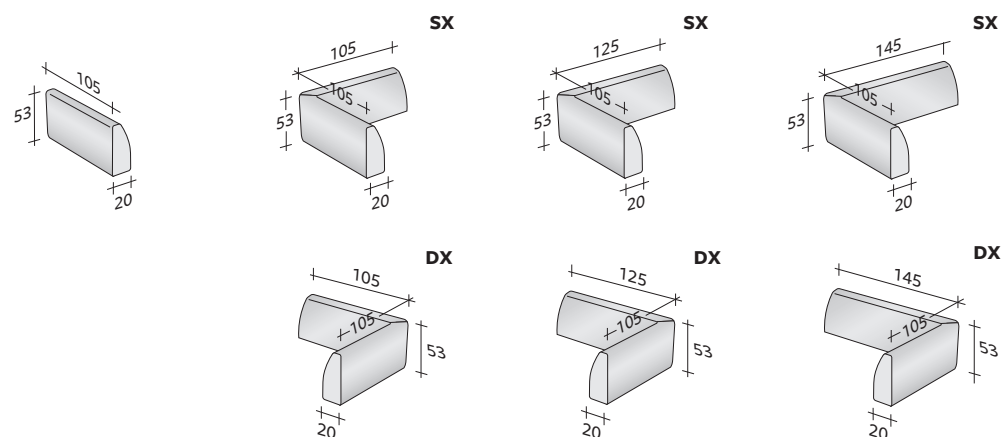

ARMREST / CORNER ARMRESTS