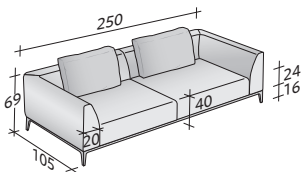

Flou

LA CULTURA DEL DORMIRE.

COMPOSITION A

- FRAME (L200xP100xH16) - 1 pc
- SEAT (L80xP80xH24) - 2 pcs
- CORNER ARMREST RIGHT DX (L105xP105xH53) - 1 pc
- CORNER ARMREST LEFT SX (L105xP105xH53) - 1 pc
- CUSHIONS 75 x 50 - 2 pcs

OLIVIER SOFAS COMPOSITIONS

OUTER SIZES

SIZE IN CM.

COMPOSITION B

- FRAME (L240xP100xH16) - 1 pc
- SEAT (L100xP80xH24) - 2 pcs
- CORNER ARMREST RIGHT DX (L125xP105xH53) - 1 pc
- CORNER ARMREST LEFT SX (L125xP105xH53) - 1 pc
- CUSHIONS 75 x 50 - 2 pcs

COMPOSITION C

- FRAME (L280xP100xH16) - 1 pc
- SEAT (L120xP80xH24) - 2 pcs
- CORNER ARMREST RIGHT DX (L145xP105xH53) - 1 pc
- CORNER ARMREST LEFT SX (L145xP105xH53) - 1 pc
- CUSHIONS 95 x 50 - 2 pcs

COMPOSITION D (small table not included)

COMPOSITION I

- CORNER FRAME LEFT SX (L280xP100xH16) - 1 pc
- FRAME RIGHT DX (L120xP100xH16) - 1 pc
- SEAT (L120xP80xH24) - 3 pcs
- BACKREST (L120xP20xH53) - 1 pc
- CORNER ARMREST RIGHT DX (L145xP105xH53) - 1 pc
- CORNER ARMREST LEFT SX (L145xP105xH53) - 1 pc
- CUSHIONS 95 x 50 - 3 pcs