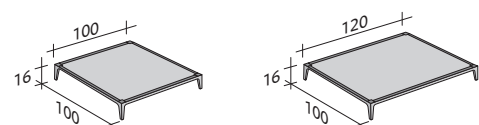

SOFA FRAME

POUF FRAME

SOFA SEAT CUSHIONS / POUF CUSHIONS

ARMREST / CORNER ARMRESTS

BACKRESTS

BACKREST CUSHIONS / ARMREST CUSHIONS