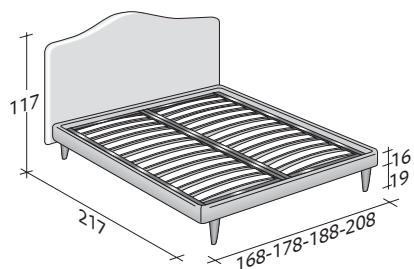

Available with box -spring base Comfort, storage base, fixed base h 25 cm. or h 16 cm. and with electrical movements.

Flou

LA CULTURA DEL DORMIRE.

PEONIA DOUBLE
design Centro Ricerche Flou 1987

OUTER SIZES
BASES AND MATTRESS SUPPORTS

SIZE IN CM.

STORAGE BASE

ADJUSTABLE SLATTED BASE *
ORTHOPAEDIC SURFACE *
SLATTED BASE

BOX-SPRING BASE COMFORT

BASE H25

ADJUSTABLE SLATTED BASE *
ORTHOPAEDIC SURFACE *
ELECTRICALLY POWERED ADJUSTABLE SLATS *

BASE H16

ADJUSTABLE SLATTED BASE
ORTHOPAEDIC SURFACE
ELECTRICALLY POWERED ADJUSTABLE SLATS

* Available also with loose valance cover