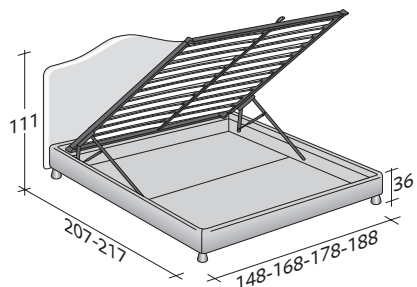

Available with box -spring base Comfort, storage base, fixed base h 25 cm. or h 16 cm. and with electrical movements.

Flou

LA CULTURA DEL DORMIRE.

PEONIA DOUBLE
design Centro Ricerche Flou 1987

OUTER SIZES
BASES AND MATTRESS SUPPORTS

SIZE IN CM.

STORAGE BASE

ADJUSTABLE SLATTED BASE *
ORTHOPAEDIC SURFACE *
SLATTED BASE

BOX-SPRING BASE COMFORT

BASE H25

ADJUSTABLE SLATTED BASE *
ORTHOPAEDIC SURFACE *
ELECTRICALLY POWERED ADJUSTABLE SLATS *

BASE H16

ADJUSTABLE SLATTED BASE
ORTHOPAEDIC SURFACE
ELECTRICALLY POWERED ADJUSTABLE SLATS

* Available also with loose valance cover