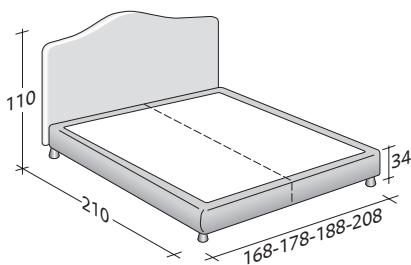

Available with box -spring base Comfort, storage base, fixed base h 25 cm. or h 16 cm. and with electrical movements.

Flou

LA CULTURA DEL DORMIRE.

PEONIA DOUBLE
design Centro Ricerche Flou 1987

OUTER SIZES
BASES AND MATTRESS SUPPORTS

SIZE IN CM.

STORAGE BASE

ADJUSTABLE SLATTED BASE *
ORTHOPAEDIC SURFACE *
SLATTED BASE

BOX-SPRING BASE COMFORT

BASE H25

ADJUSTABLE SLATTED BASE *
ORTHOPAEDIC SURFACE *
ELECTRICALLY POWERED ADJUSTABLE SLATS *