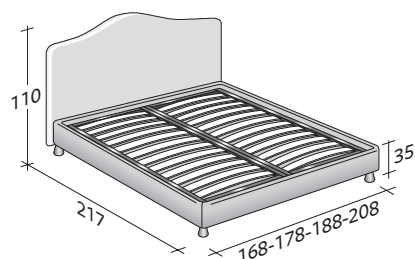

Available with box -spring base Comfort, storage base, fixed base h 25 cm. or h 16 cm. and with electrical movements.

Flou

LA CULTURA DEL DORMIRE.

PEONIA DOUBLE
design Centro Ricerche Flou 1987

OUTER SIZES
BASES AND MATTRESS SUPPORTS

SIZE IN CM.

STORAGE BASE

ADJUSTABLE SLATTED BASE *
ORTHOPAEDIC SURFACE *
SLATTED BASE

BOX-SPRING BASE COMFORT

BASE H25

ADJUSTABLE SLATTED BASE *
ORTHOPAEDIC SURFACE *
ELECTRICALLY POWERED ADJUSTABLE SLATS *

BASE H16

ADJUSTABLE SLATTED BASE
ORTHOPAEDIC SURFACE
ELECTRICALLY POWERED ADJUSTABLE SLATS

* Available also with loose valance cover