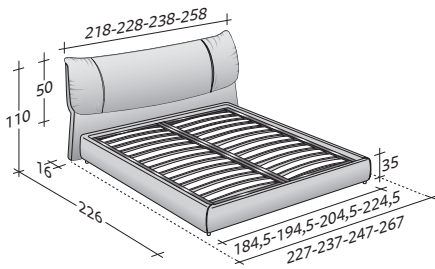

The stylish lines are joined by the soft headboard with rounded corners, the elegance of the details, the position of the folds, the precision of the stitching. The end-result is a bed with extraordinarily comfortable softness, simple yet sophisticated elegance, the perfect tailor-made product. Softwing is available in the following versions: dismantable storage base with fixed slats and rigidity adjustment, dismantable base H25 with fixed slats and rigidity adjustment or with electric movements. Base and headboard with removable fabric, leather or Ecopelle Dollaro covers thanks to Velcro and zip fasteners.

**Flou**

LA CULTURA DEL DORMIRE.

**SOFTWING**  
design Carlo Colombo 2016

OUTER SIZES  
BASES AND MATTRESS SUPPORT

SIZE IN CM.

**BASE H25**

ADJUSTABLE SLATTED BASE  
ELECTRICALLY POWERED ADJUSTABLE SLATS

**STORAGE BASE**

ADJUSTABLE SLATTED BASE