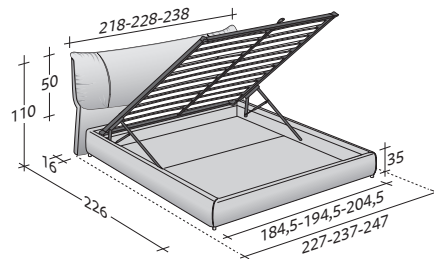

**Flou**

LA CULTURA DEL DORMIRE.

**SOFTWING**  
design Carlo Colombo 2016

OUTER SIZES  
BASES AND MATTRESS SUPPORT

SIZE IN CM.

**BASE H25**

ADJUSTABLE SLATTED BASE  
ELECTRICALLY POWERED ADJUSTABLE SLATS

**STORAGE BASE**

ADJUSTABLE SLATTED BASE