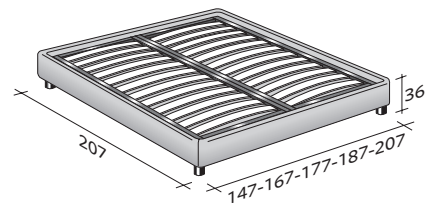

SOMMIER
DOUBLE
design Centro Ricerche Flou
1982

Extremely functional bed of elegant linear design.
Available with box-spring base Comfort, storage base, fixed base
h 25 cm. or h 16 cm. and with electrical movements.
Completely removable cover in fabric, leather or Ecopelle.

SOMMIER DOUBLE
design Centro Ricerche Flou 1982

OUTER SIZES
BASES AND MATTRESS SUPPORTS

SIZE IN CM.

STORAGE BASE

ADJUSTABLE SLATTED BASE *
ORTHOPAEDIC SURFACE *

BOX-SPRING BASE COMFORT

BASE H25

ADJUSTABLE SLATTED BASE *
ORTHOPAEDIC SURFACE *
MANUAL/ELECTRIC-MOVEMENT SLATS *
ELECTRICALLY POWERED ADJUSTABLE SLATS *

BASE H16

ADJUSTABLE SLATTED BASE
ORTHOPAEDIC SURFACE
MANUAL/ELECTRIC-MOVEMENT SLATS
ELECTRICALLY POWERED ADJUSTABLE SLATS

* Available also with loose valance cover