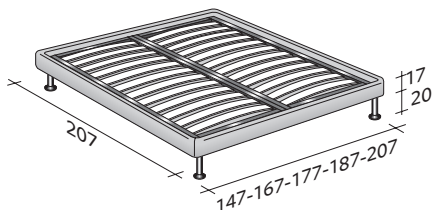

SOMMIER
DOUBLE
design Centro Ricerche Flou
1982

Extremely functional bed of elegant linear design.
Available with box-spring base Comfort, storage base, fixed base
h 25 cm. or h 16 cm. and with electrical movements.
Completely removable cover in fabric, leather or Ecopelle.

SOMMIER DOUBLE
design Centro Ricerche Flou 1982

OUTER SIZES
BASES AND MATTRESS SUPPORTS

SIZE IN CM.

STORAGE BASE

ADJUSTABLE SLATTED BASE *
ORTHOPAEDIC SURFACE *

BOX-SPRING BASE COMFORT

BASE H25

ADJUSTABLE SLATTED BASE *
ORTHOPAEDIC SURFACE *
MANUAL/ELECTRIC-MOVEMENT SLATS *
ELECTRICALLY POWERED ADJUSTABLE SLATS *

BASE H16

ADJUSTABLE SLATTED BASE
ORTHOPAEDIC SURFACE
MANUAL/ELECTRIC-MOVEMENT SLATS
ELECTRICALLY POWERED ADJUSTABLE SLATS

* Available also with loose valance cover