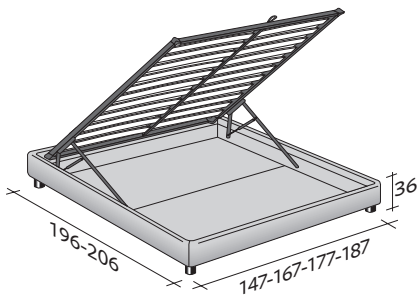

SOMMIER
DOUBLE
design Centro Ricerche Flou
1982

Extremely functional bed of elegant linear design.
Available with box-spring base Comfort, storage base, fixed base
h 25 cm. or h 16 cm. and with electrical movements.
Completely removable cover in fabric, leather or Ecopelle.

SOMMIER DOUBLE
design Centro Ricerche Flou 1982

OUTER SIZES
BASES AND MATTRESS SUPPORTS

SIZE IN CM.

STORAGE BASE

ADJUSTABLE SLATTED BASE *
ORTHOPAEDIC SURFACE *

BOX-SPRING BASE COMFORT

BASE H25

ADJUSTABLE SLATTED BASE *
ORTHOPAEDIC SURFACE *
MANUAL/ELECTRIC-MOVEMENT SLATS *
ELECTRICALLY POWERED ADJUSTABLE SLATS *

BASE H16

ADJUSTABLE SLATTED BASE
ORTHOPAEDIC SURFACE
MANUAL/ELECTRIC-MOVEMENT SLATS
ELECTRICALLY POWERED ADJUSTABLE SLATS

* Available also with loose valance cover