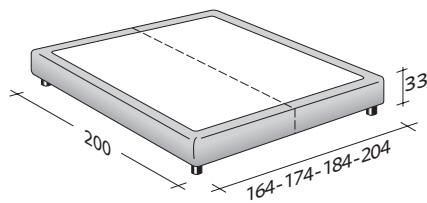

SOMMIER
DOUBLE
design Centro Ricerche Flou
1982

Extremely functional bed of elegant linear design.
Available with box-spring base Comfort, storage base, fixed base
h 25 cm. or h 16 cm. and with electrical movements.
Completely removable cover in fabric, leather or Ecopelle.

SOMMIER DOUBLE
design Centro Ricerche Flou 1982

OUTER SIZES
BASES AND MATTRESS SUPPORTS

SIZE IN CM.

STORAGE BASE

ADJUSTABLE SLATTED BASE *
ORTHOPAEDIC SURFACE *

BOX-SPRING BASE COMFORT

BASE H25

ADJUSTABLE SLATTED BASE *
ORTHOPAEDIC SURFACE *
MANUAL/ELECTRIC-MOVEMENT SLATS *
ELECTRICALLY POWERED ADJUSTABLE SLATS *

BASE H16

ADJUSTABLE SLATTED BASE
ORTHOPAEDIC SURFACE
MANUAL/ELECTRIC-MOVEMENT SLATS
ELECTRICALLY POWERED ADJUSTABLE SLATS

* Available also with loose valance cover